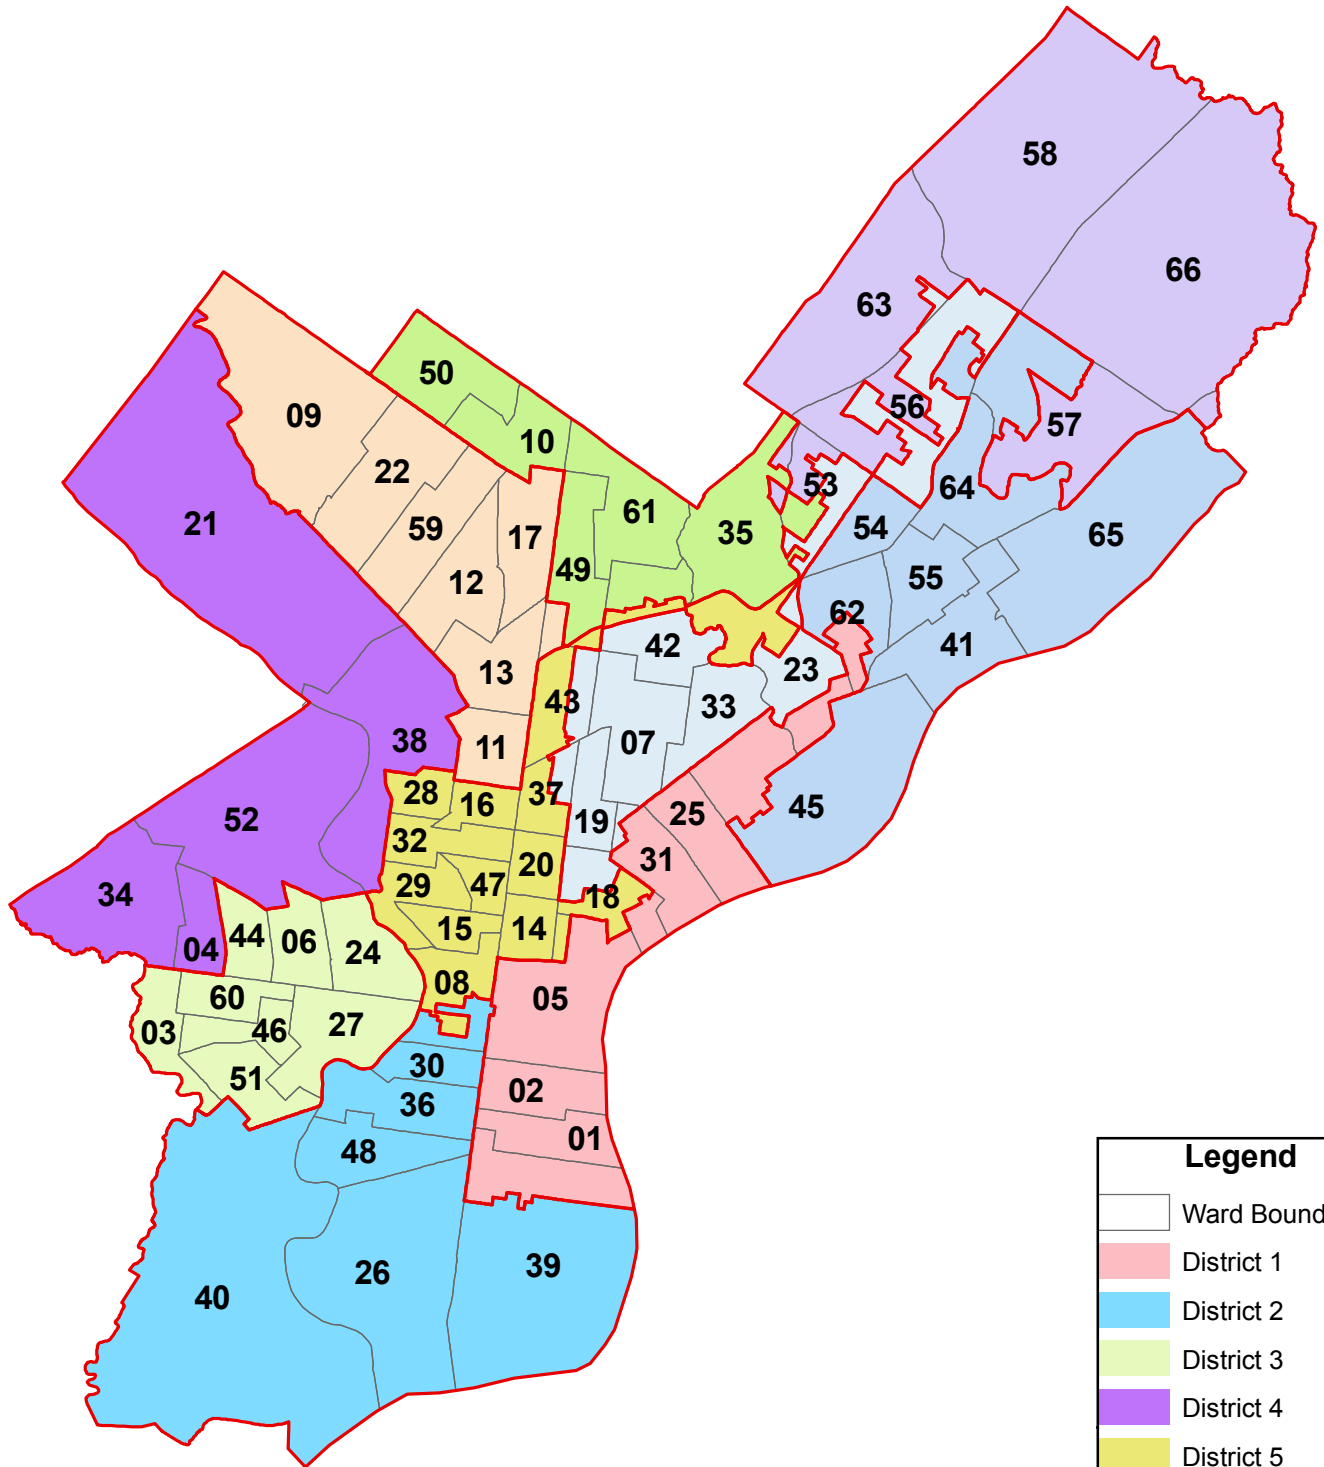

# Philadelphia City Council Districts

Legend	
	Ward Boundaries
	District 1
	District 2
	District 3
	District 4
	District 5
	District 6
	District 7
	District 8
	District 9
	District 10