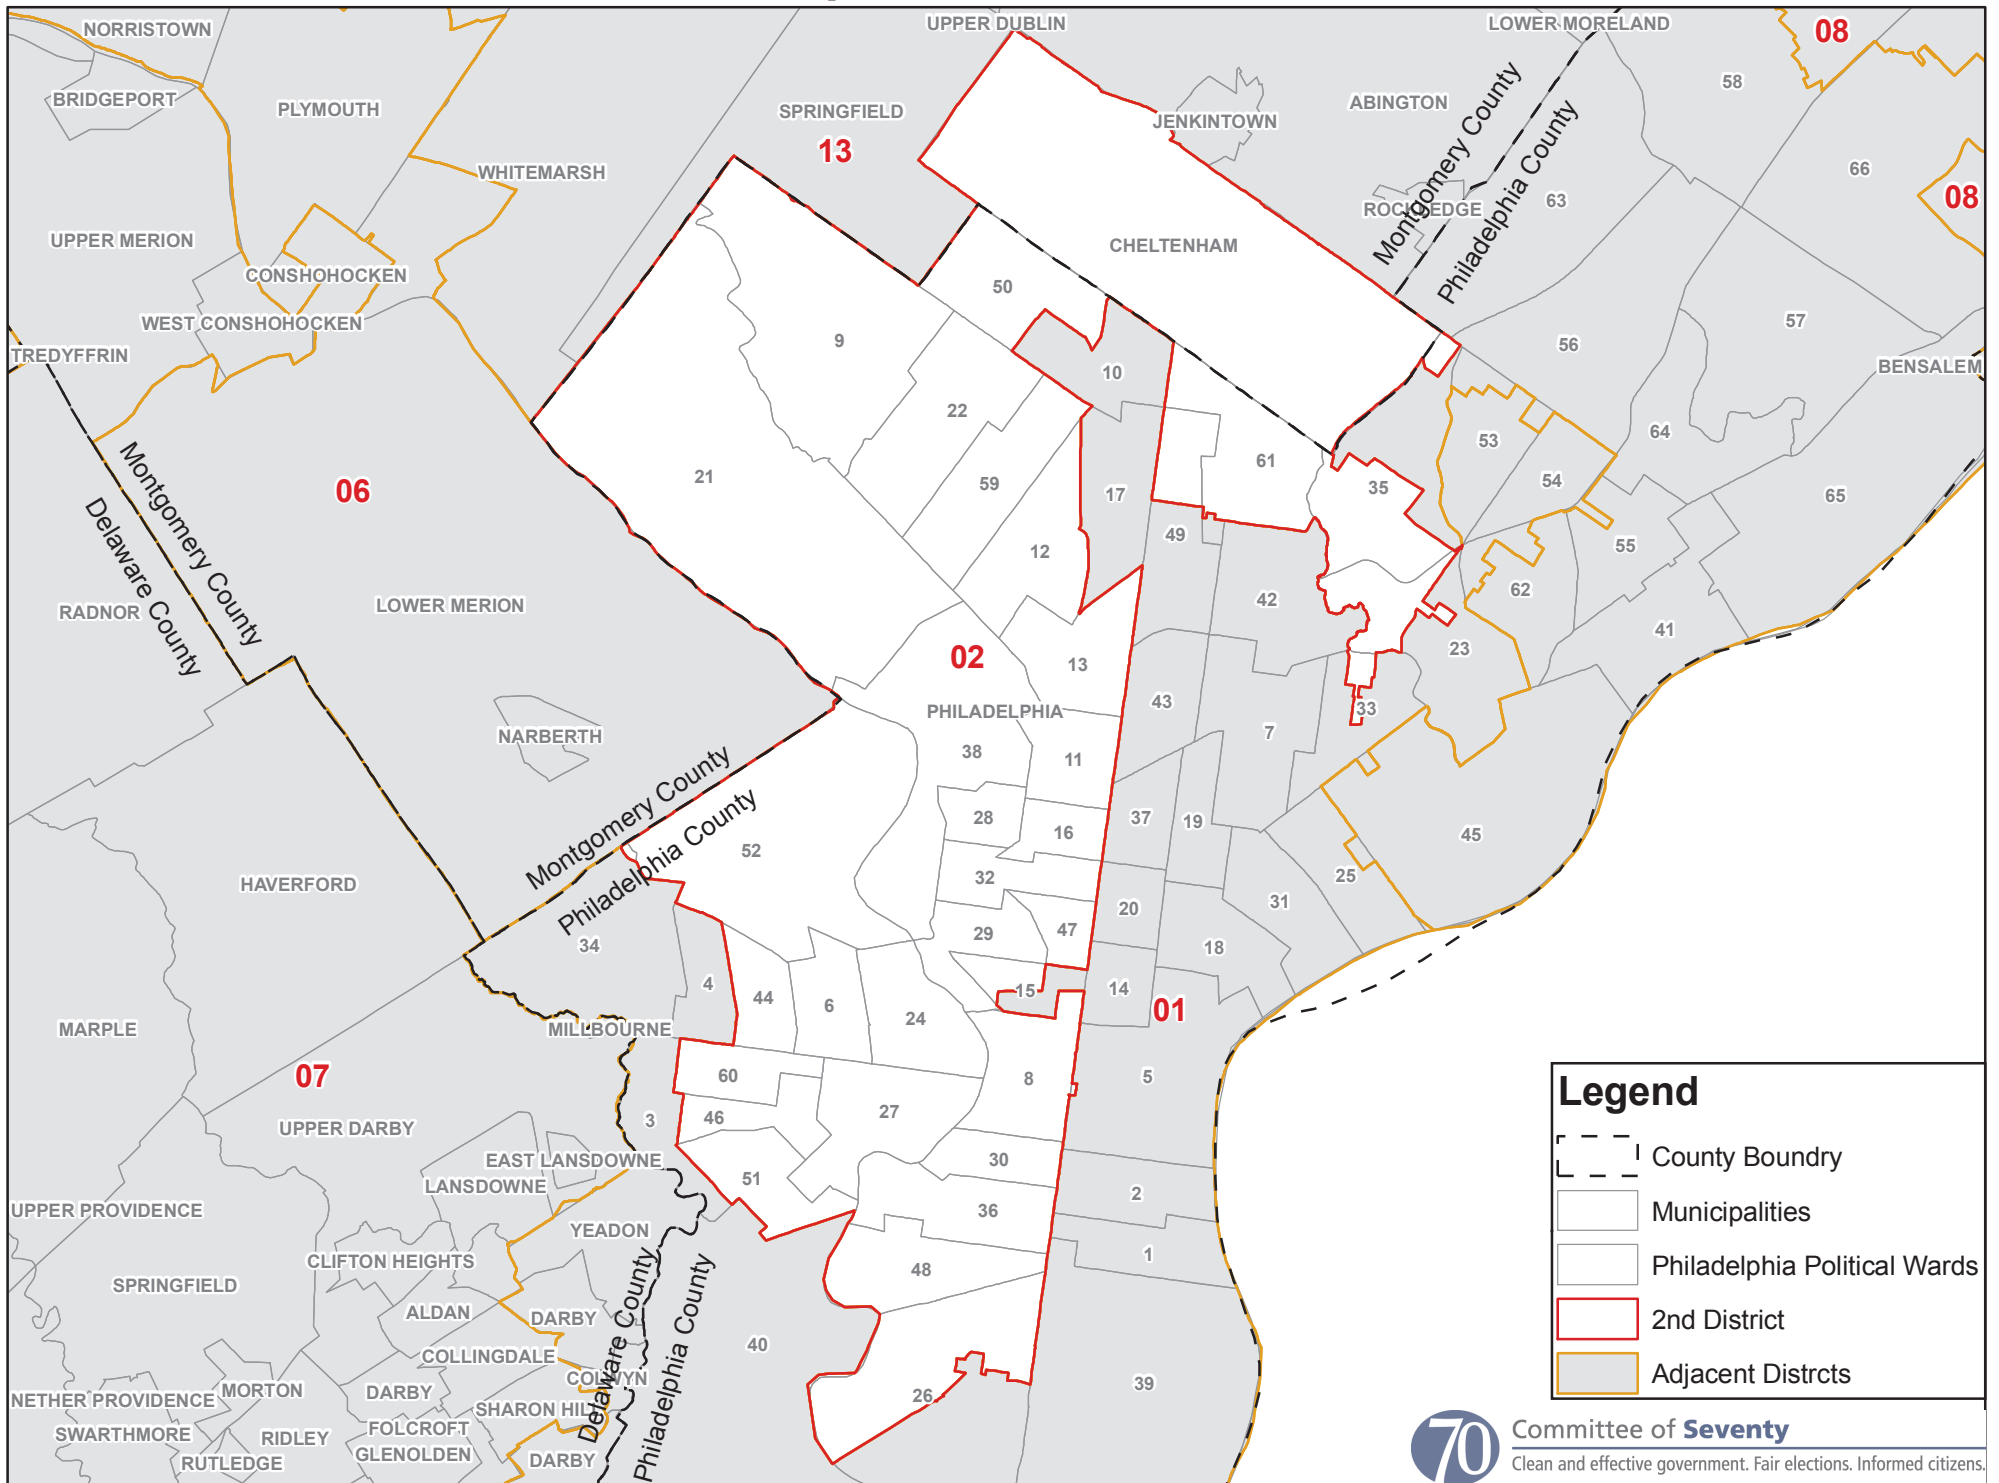

U.S. Representative District 2

Legend

-  County Boundary
-  Municipalities
-  Philadelphia Political Wards
-  2nd District
-  Adjacent Distrcts