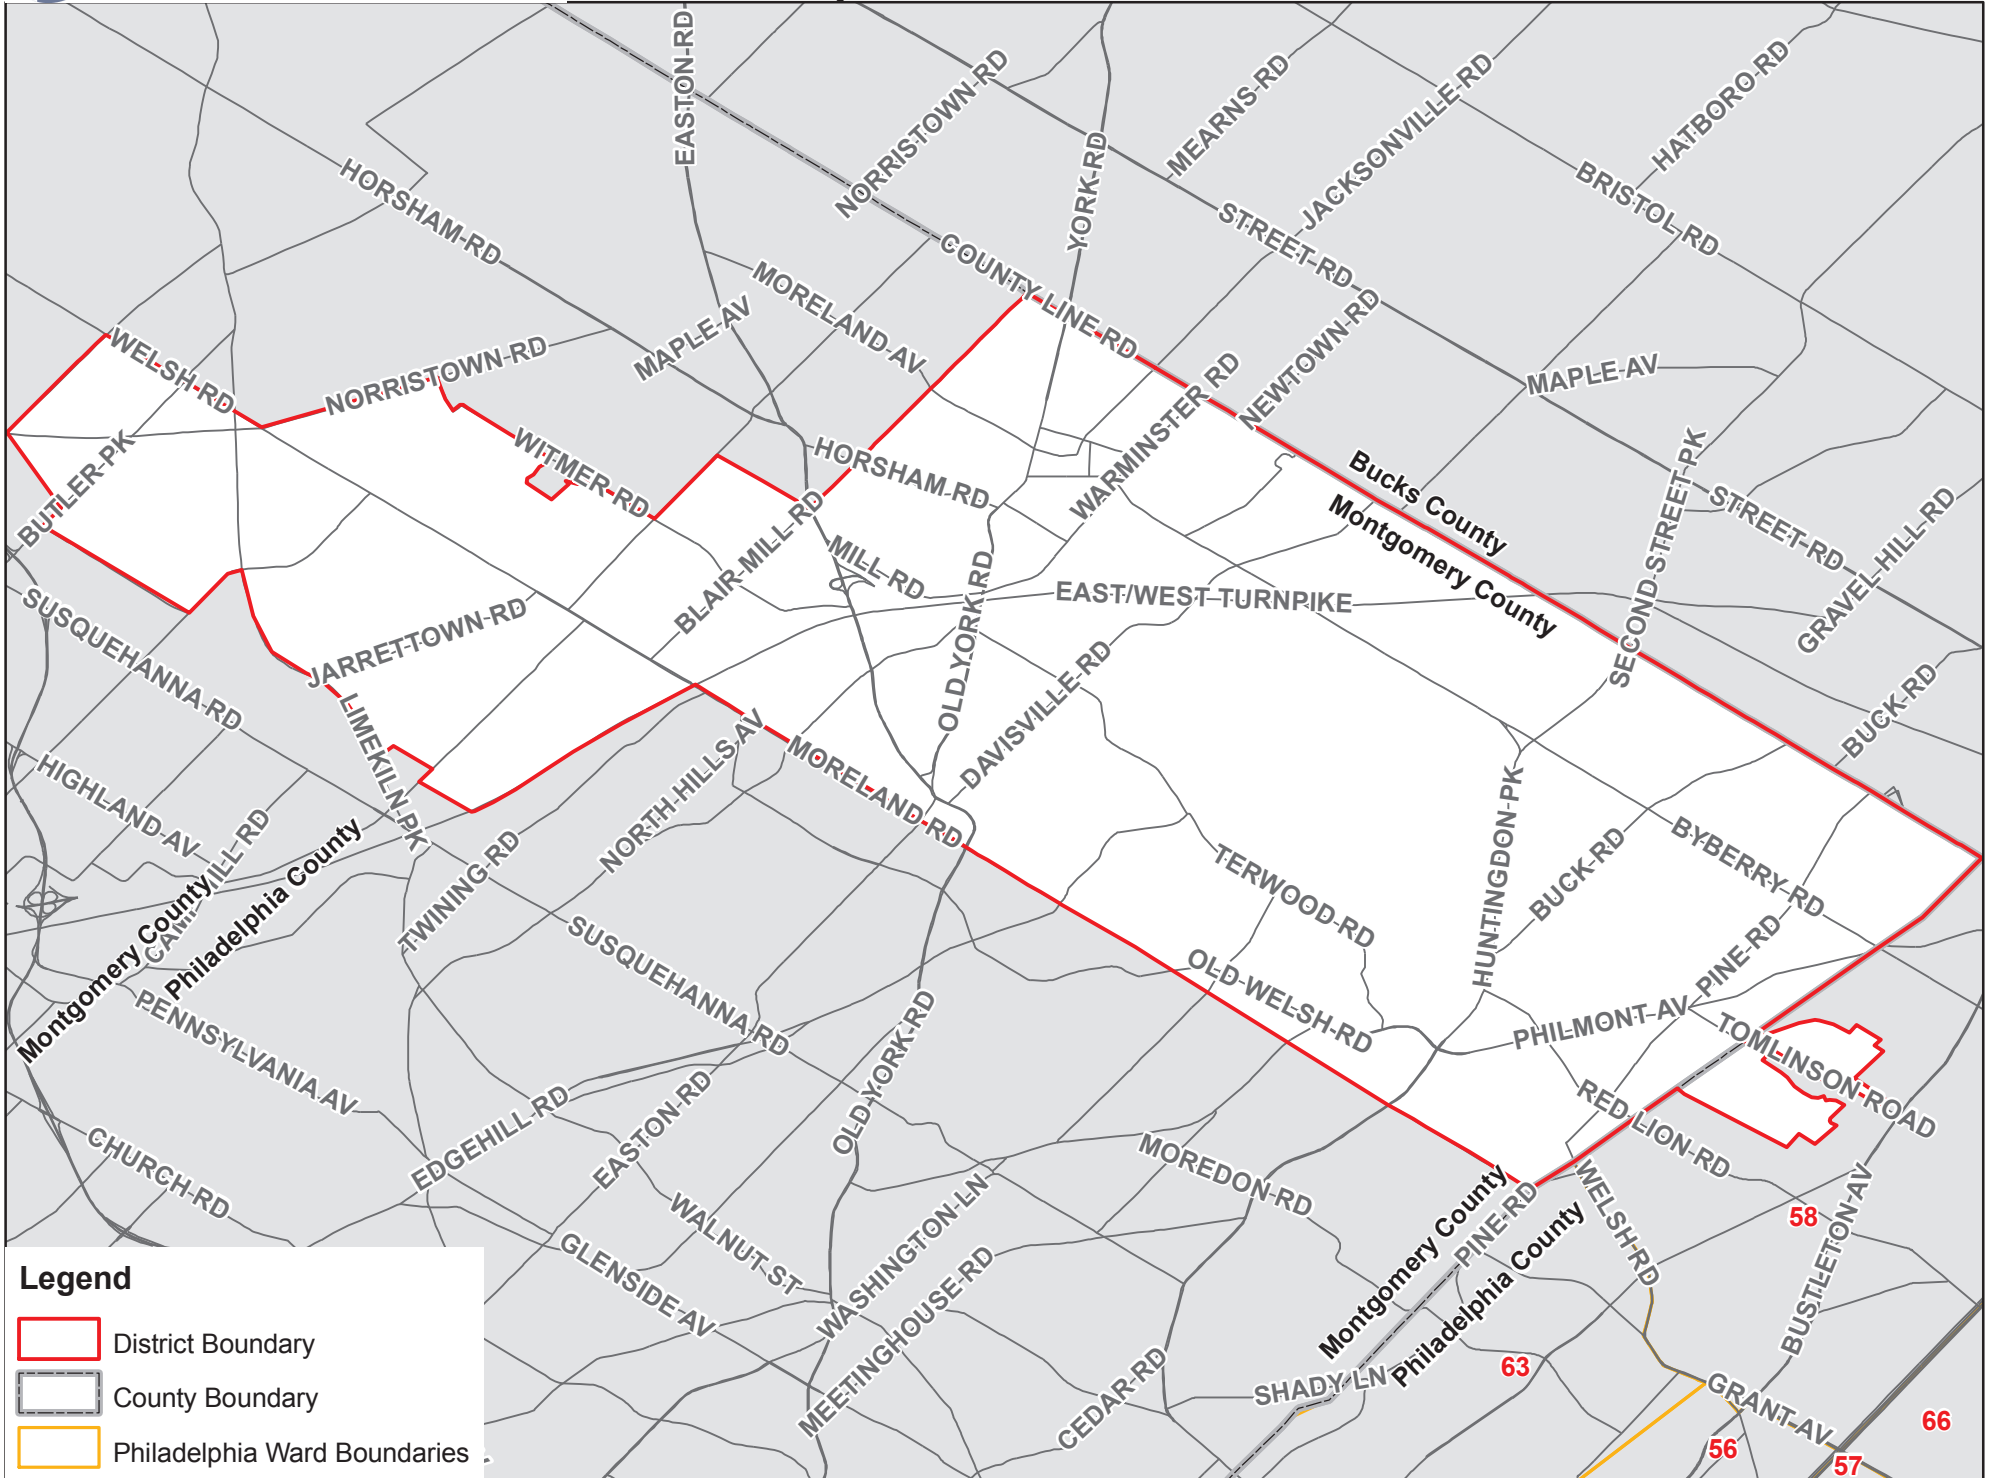

State Representative District 152

Legend

- District Boundary
- County Boundary
- Philadelphia Ward Boundaries