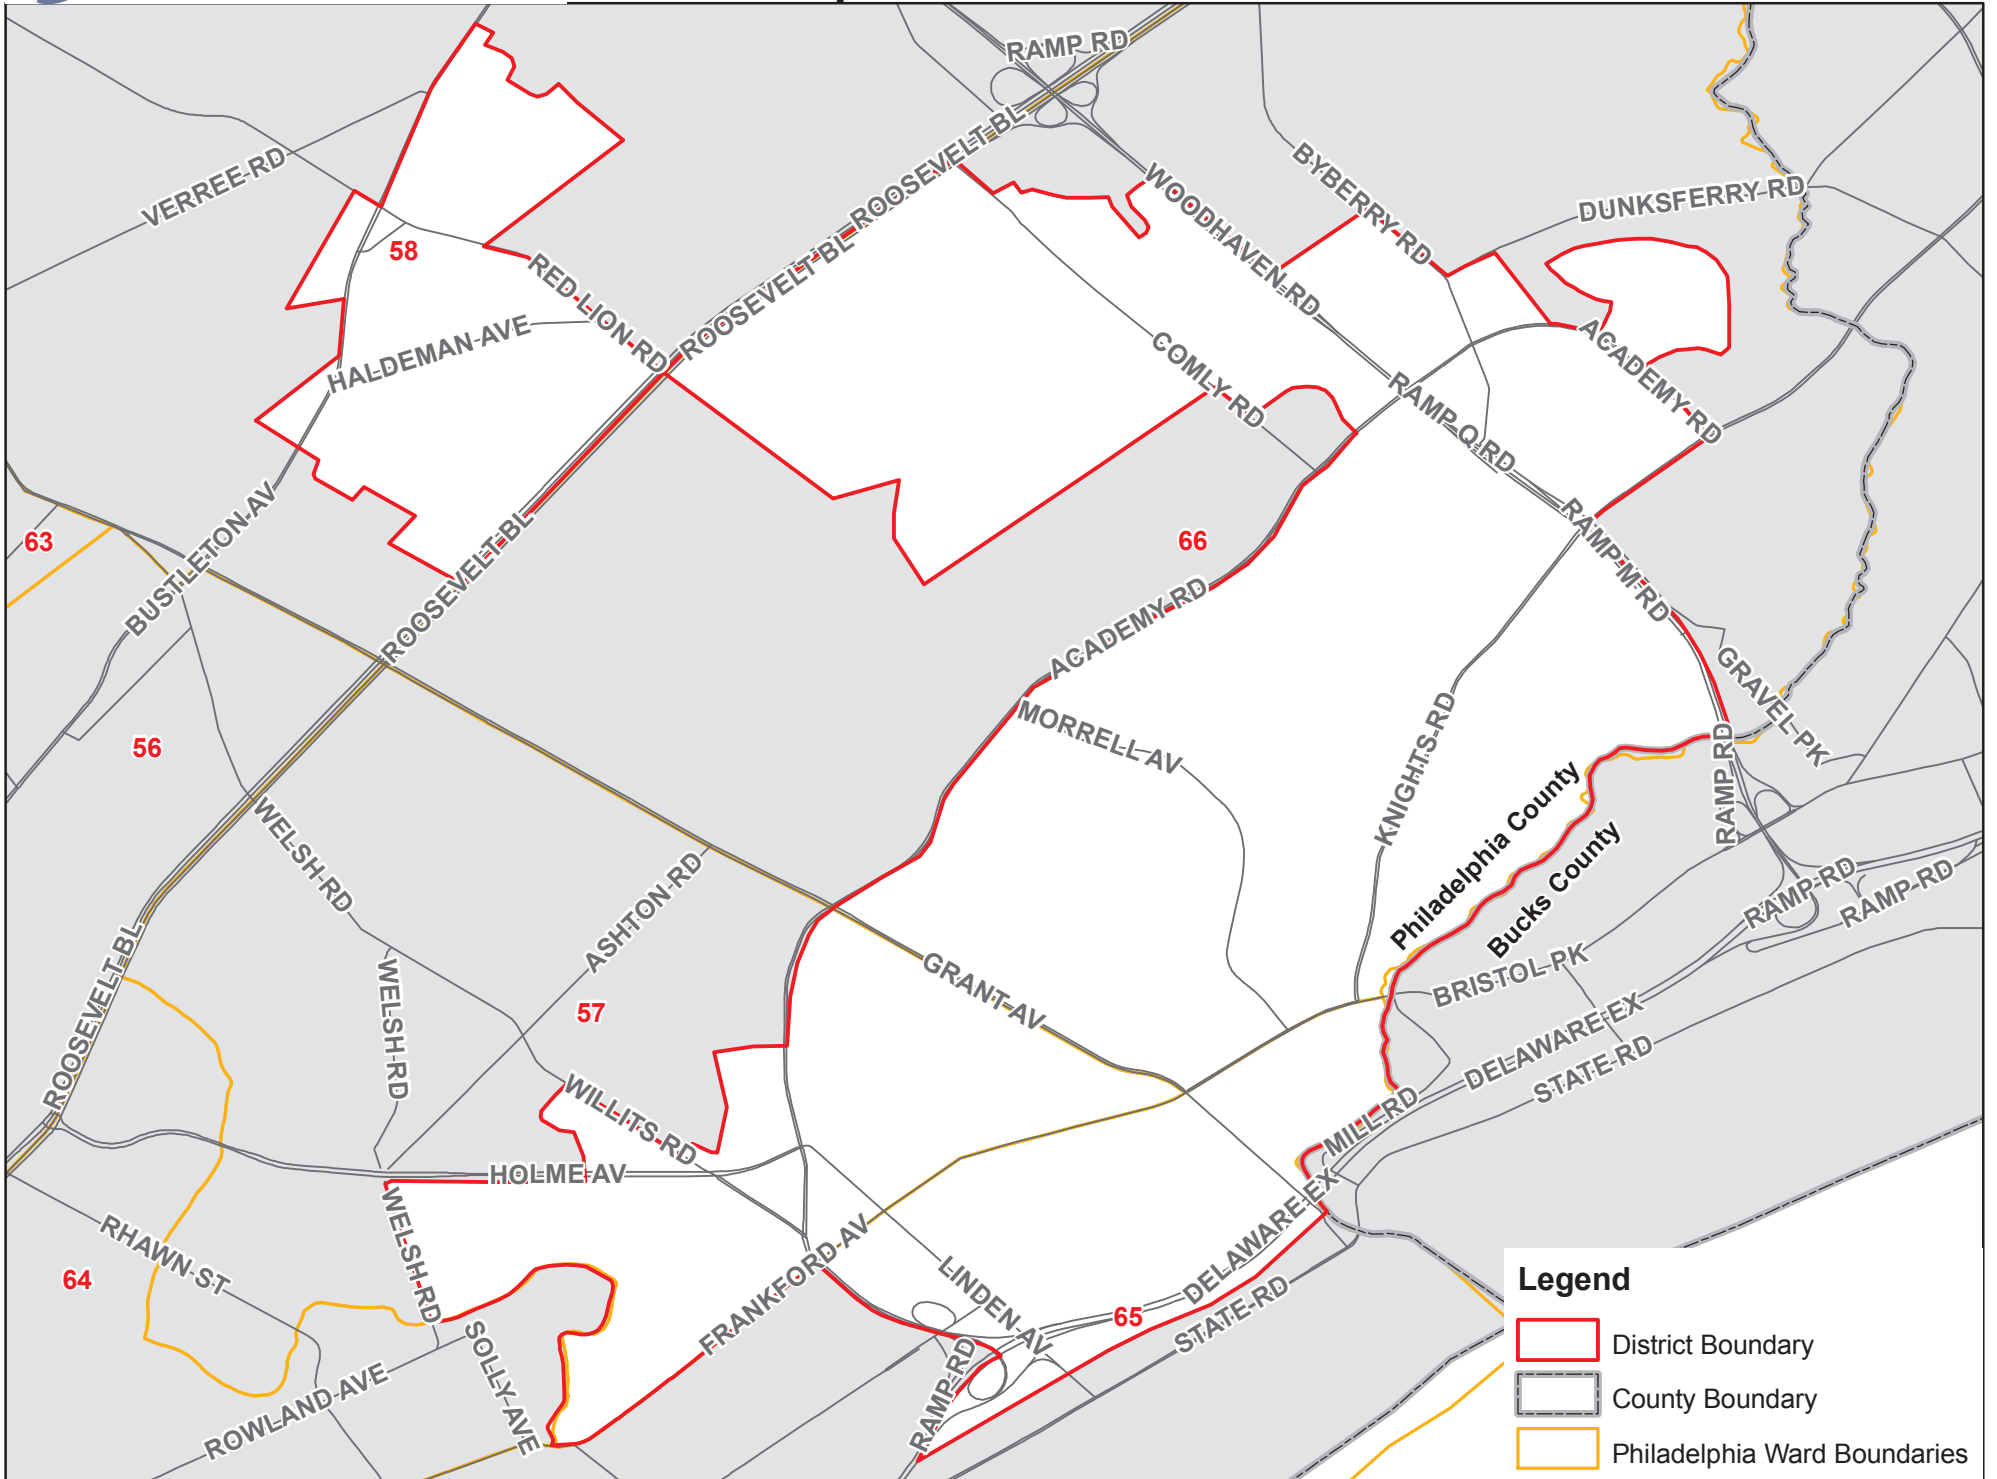

State Representative District 169

Legend

- District Boundary
- County Boundary
- Philadelphia Ward Boundaries