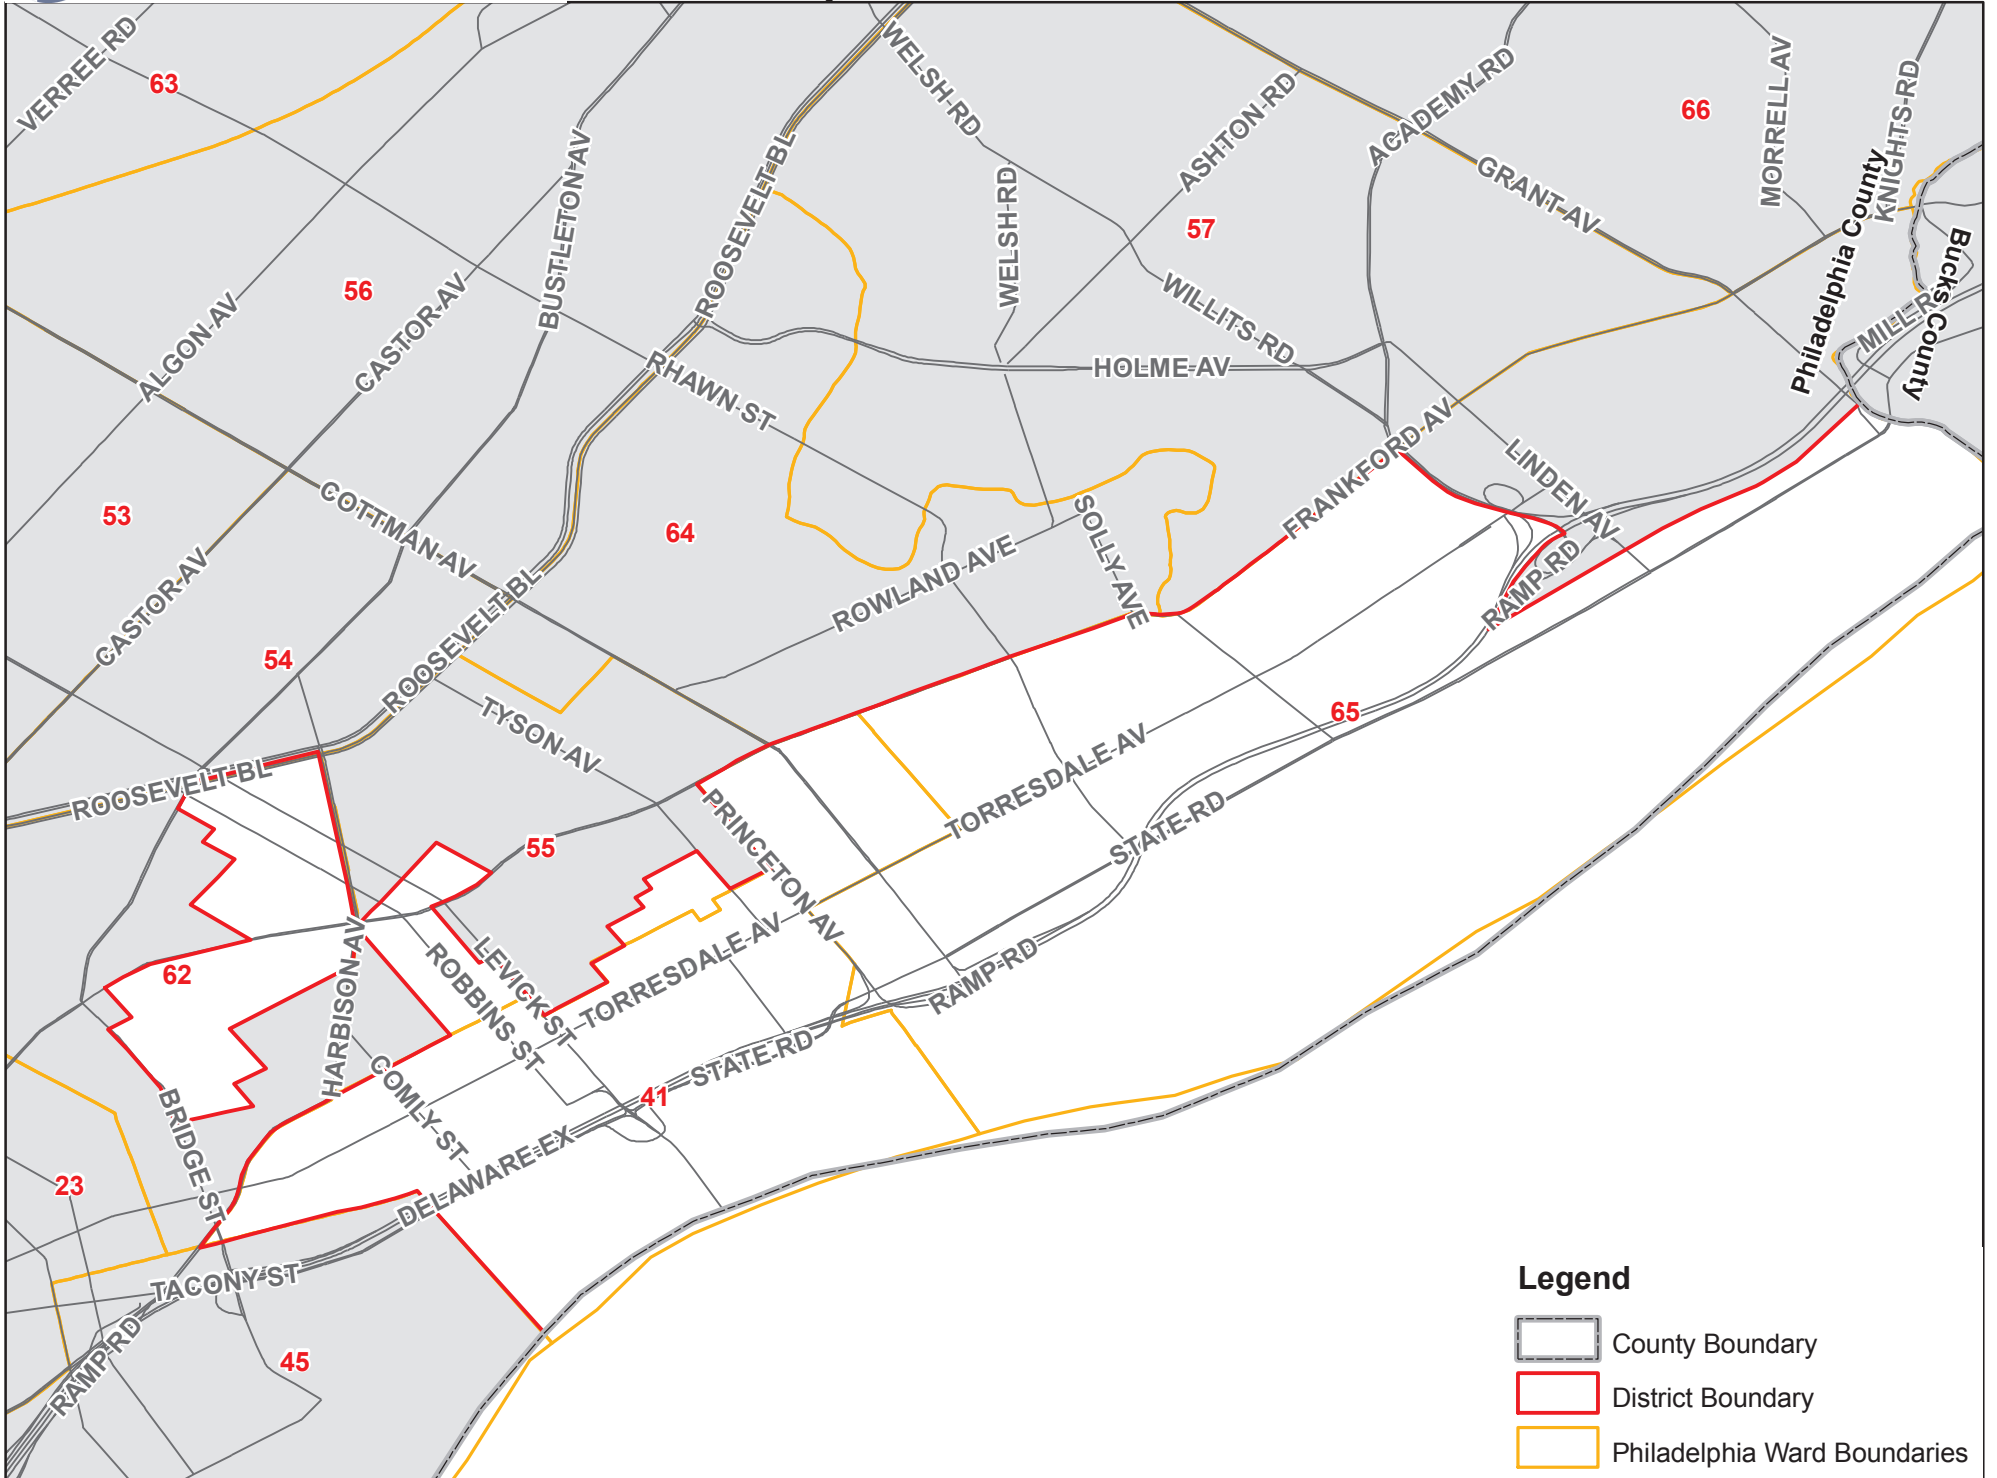

State Representative District 173

Legend

-  County Boundary
-  District Boundary
-  Philadelphia Ward Boundaries