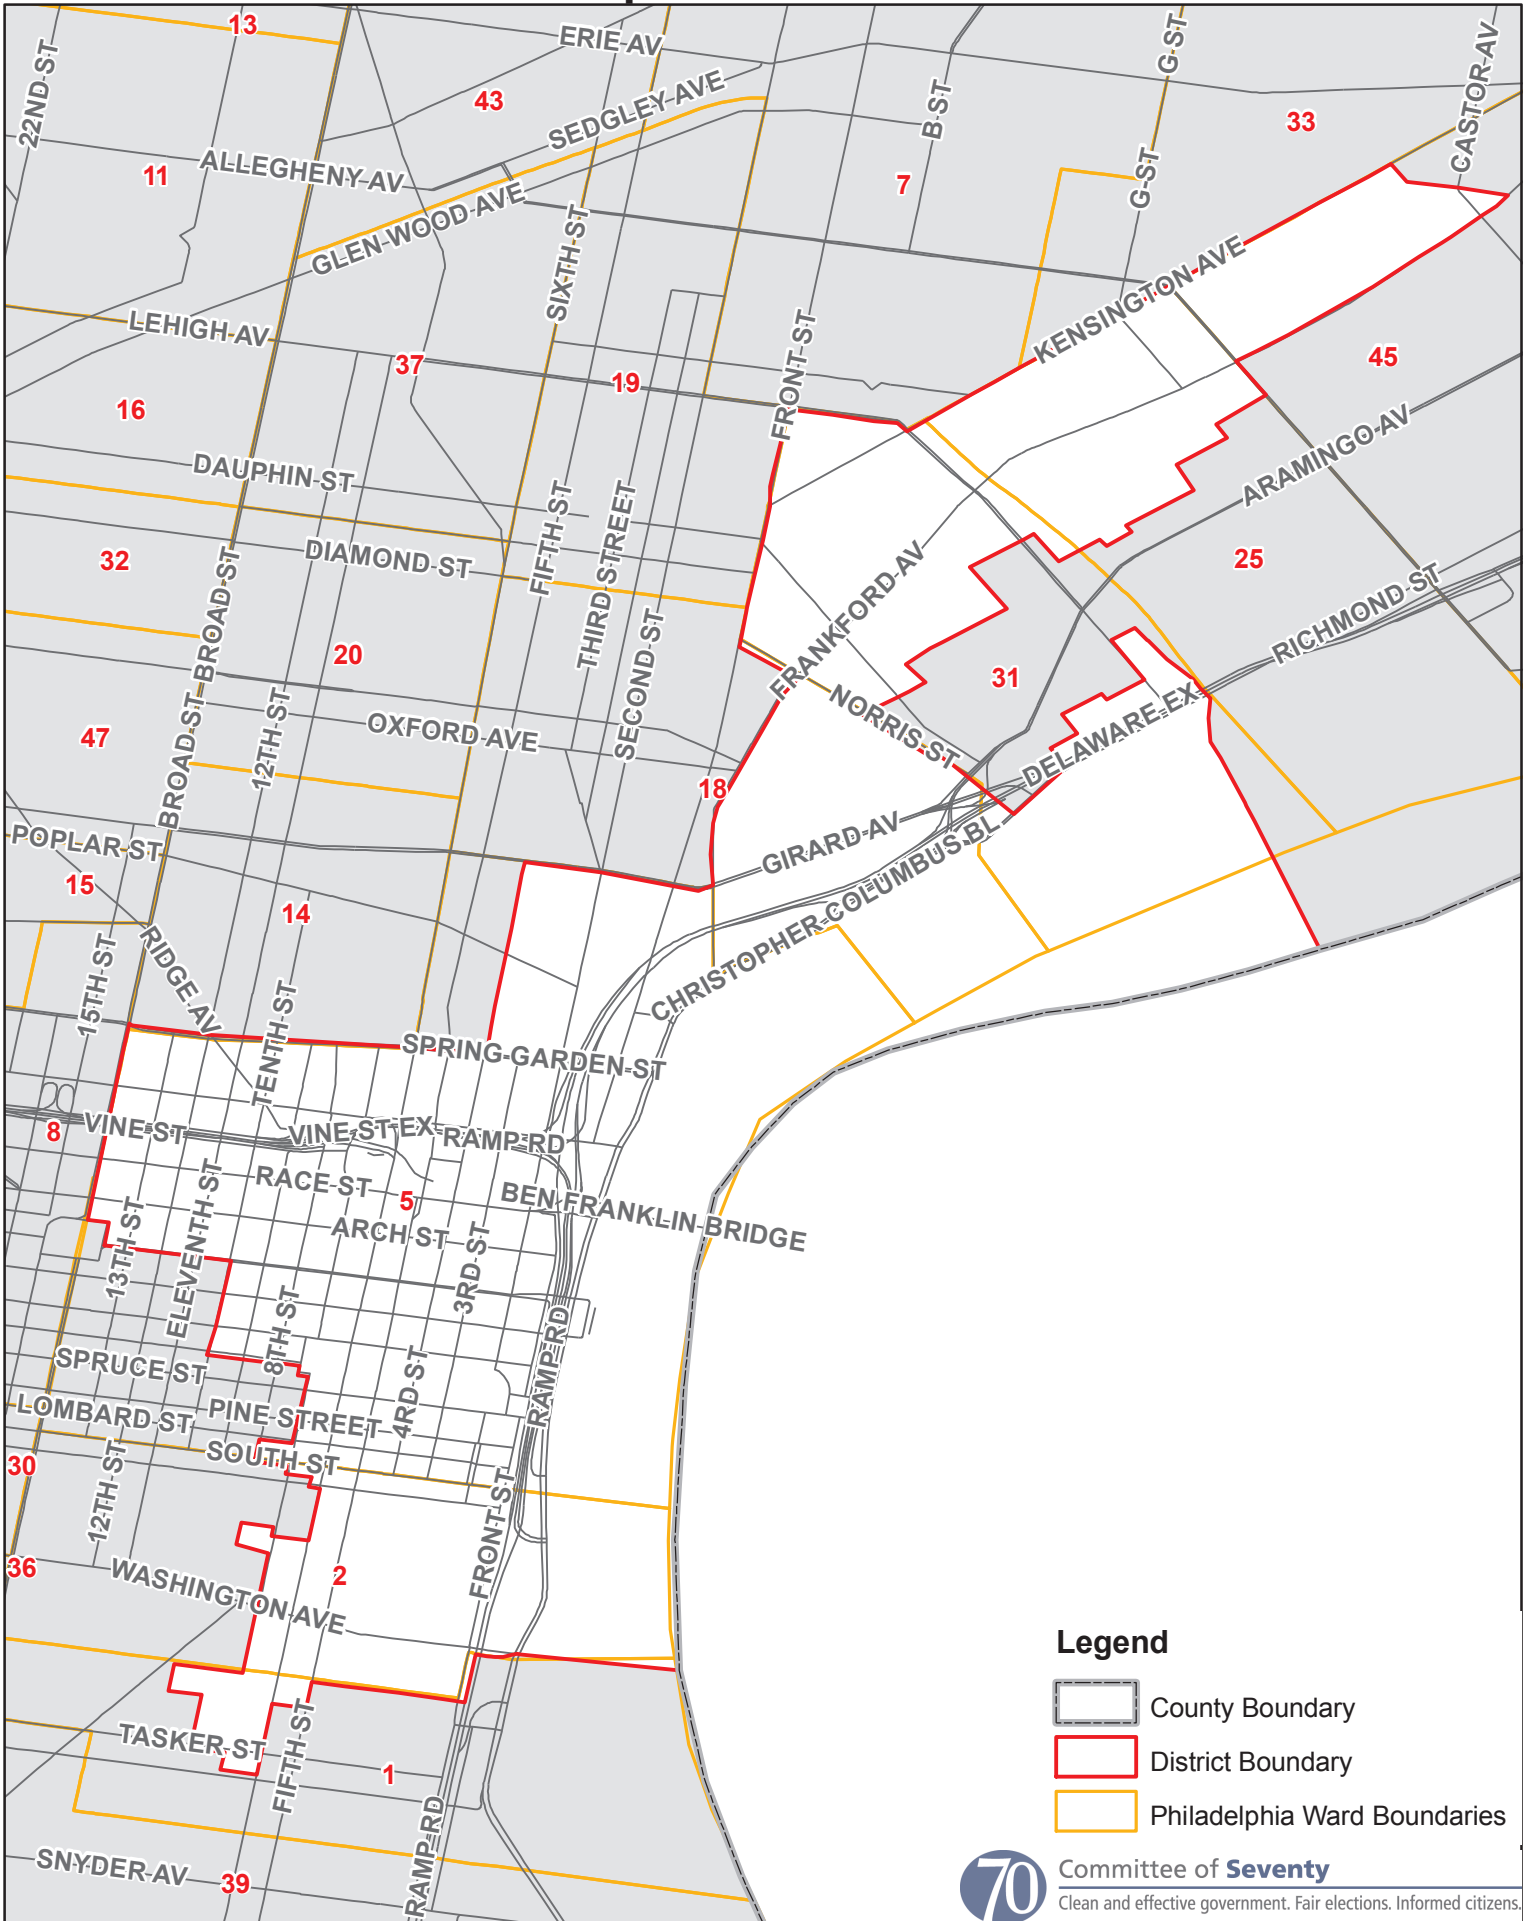

State Representative District 175

Legend

-  County Boundary
-  District Boundary
-  Philadelphia Ward Boundaries