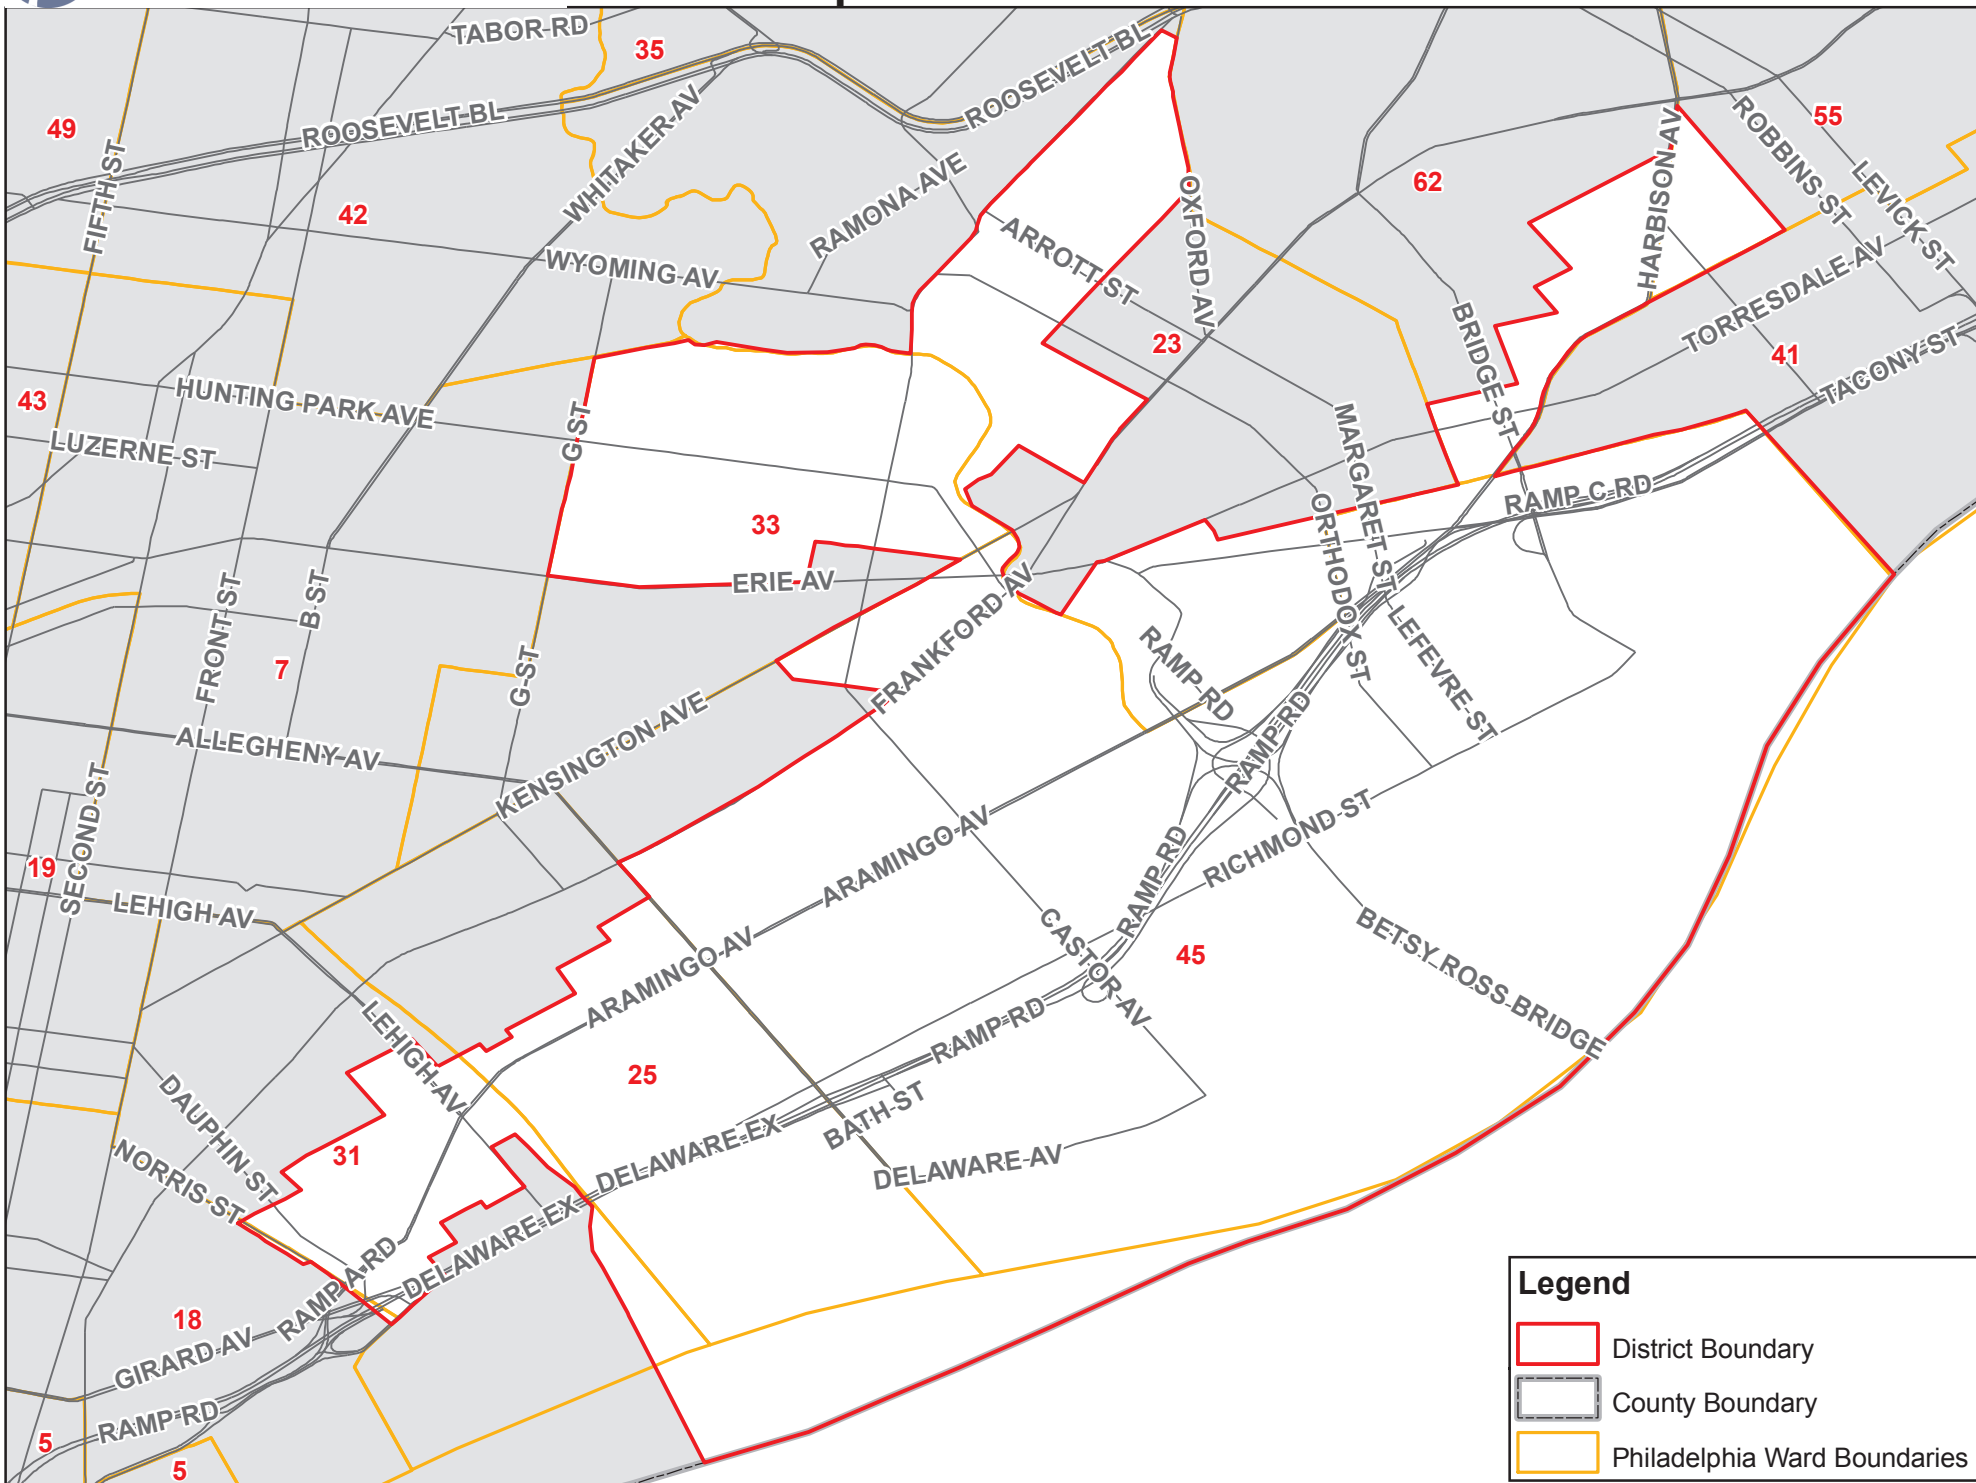

State Representative District 177

Legend

- District Boundary
- County Boundary
- Philadelphia Ward Boundaries