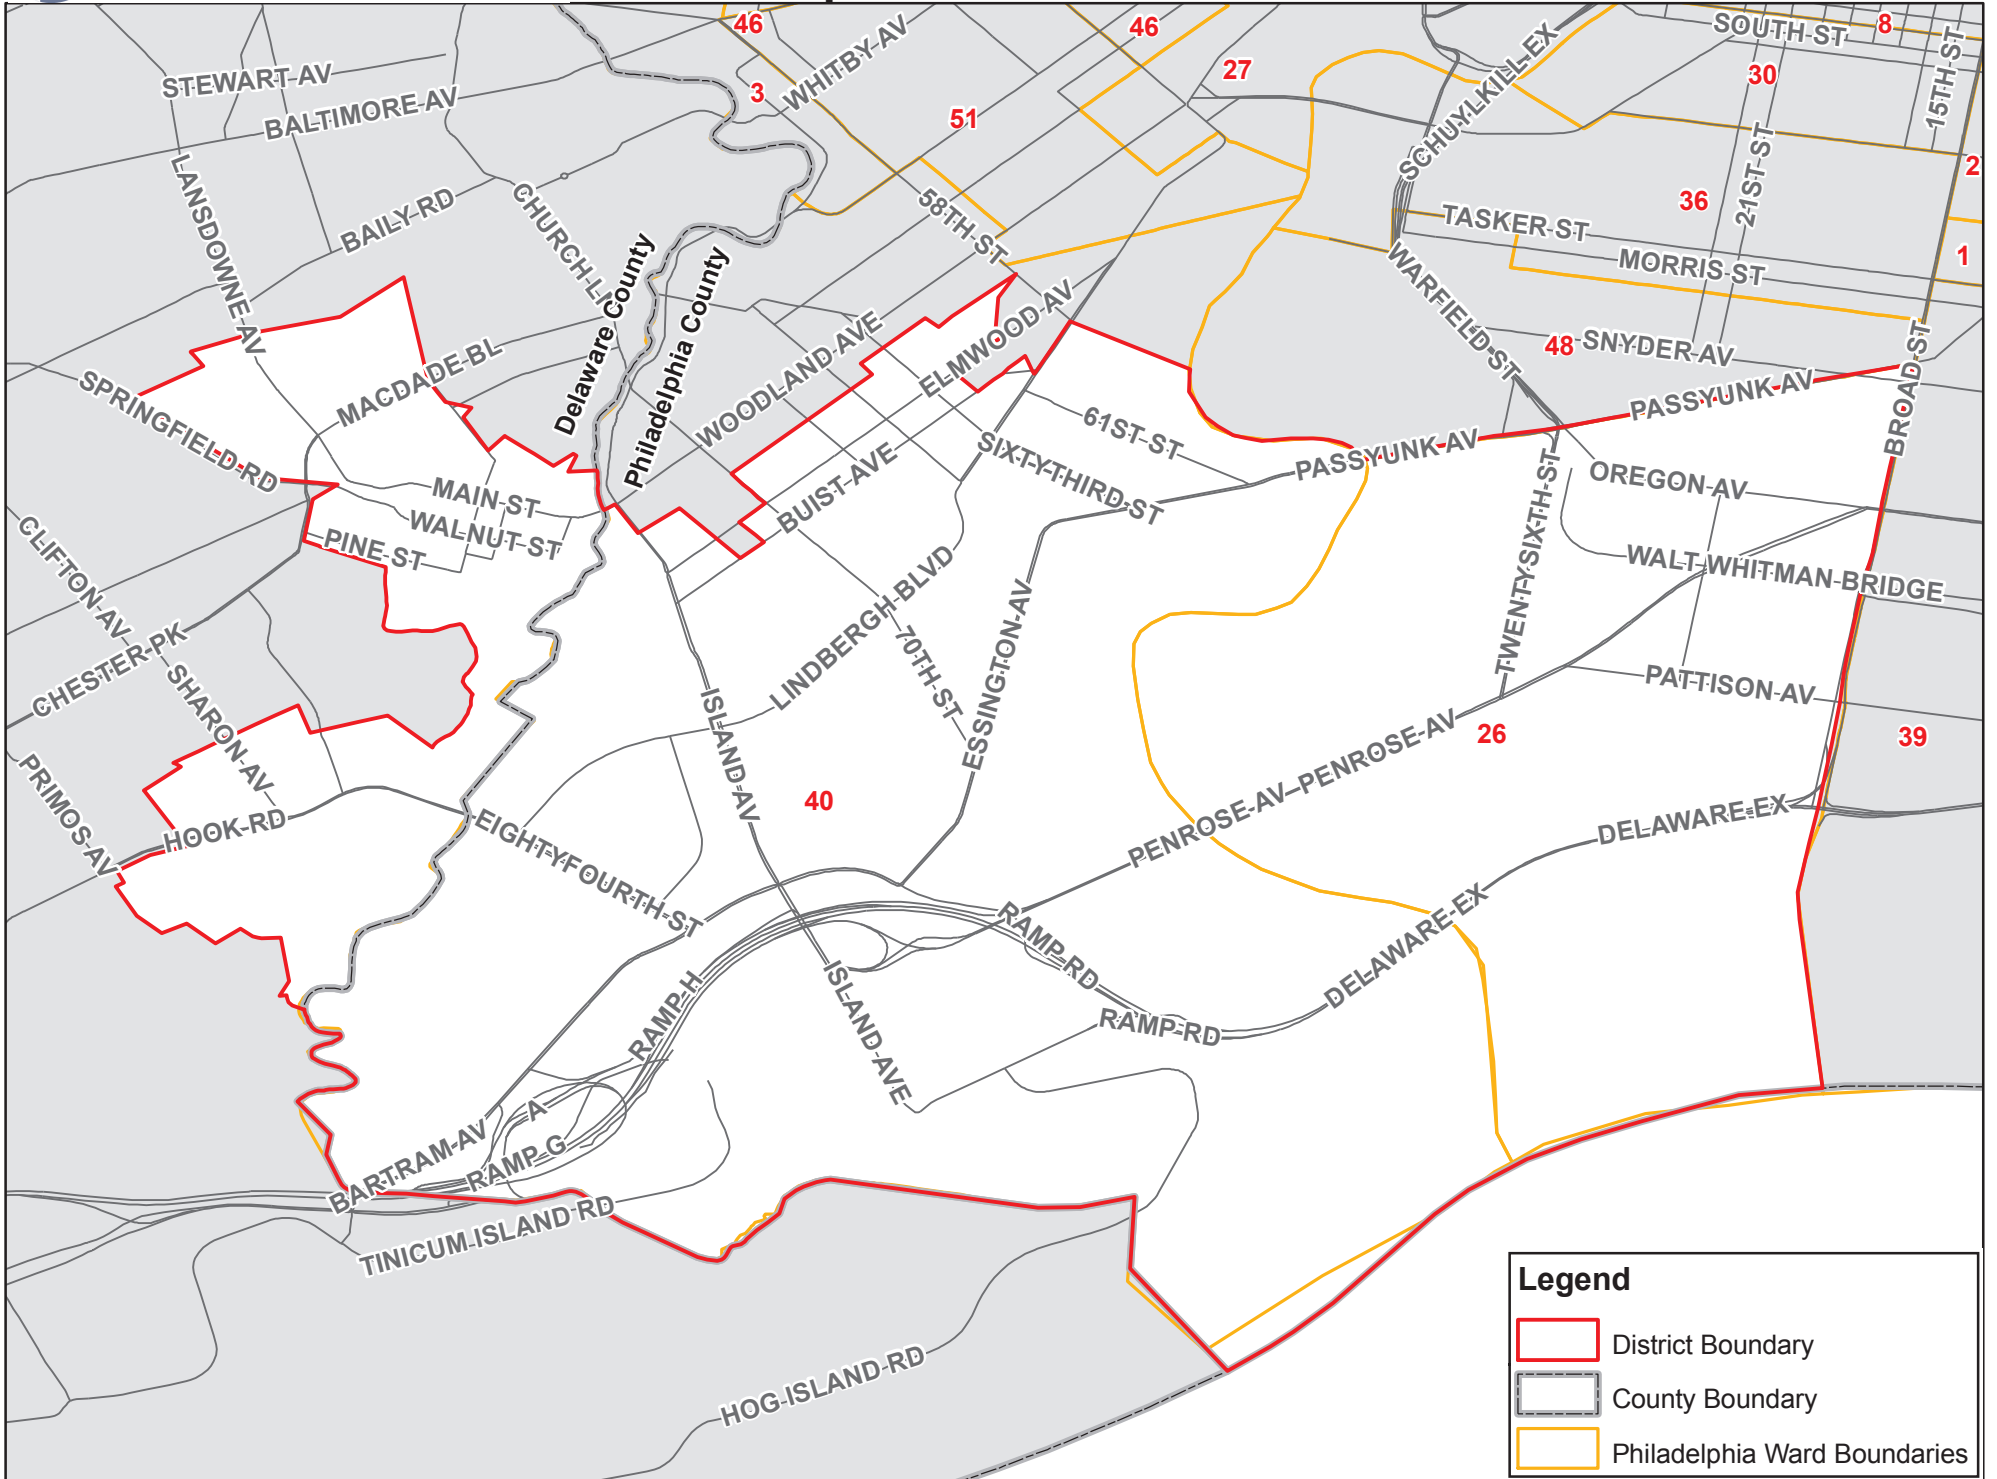

State Representative District 185

Legend

- District Boundary
- County Boundary
- Philadelphia Ward Boundaries