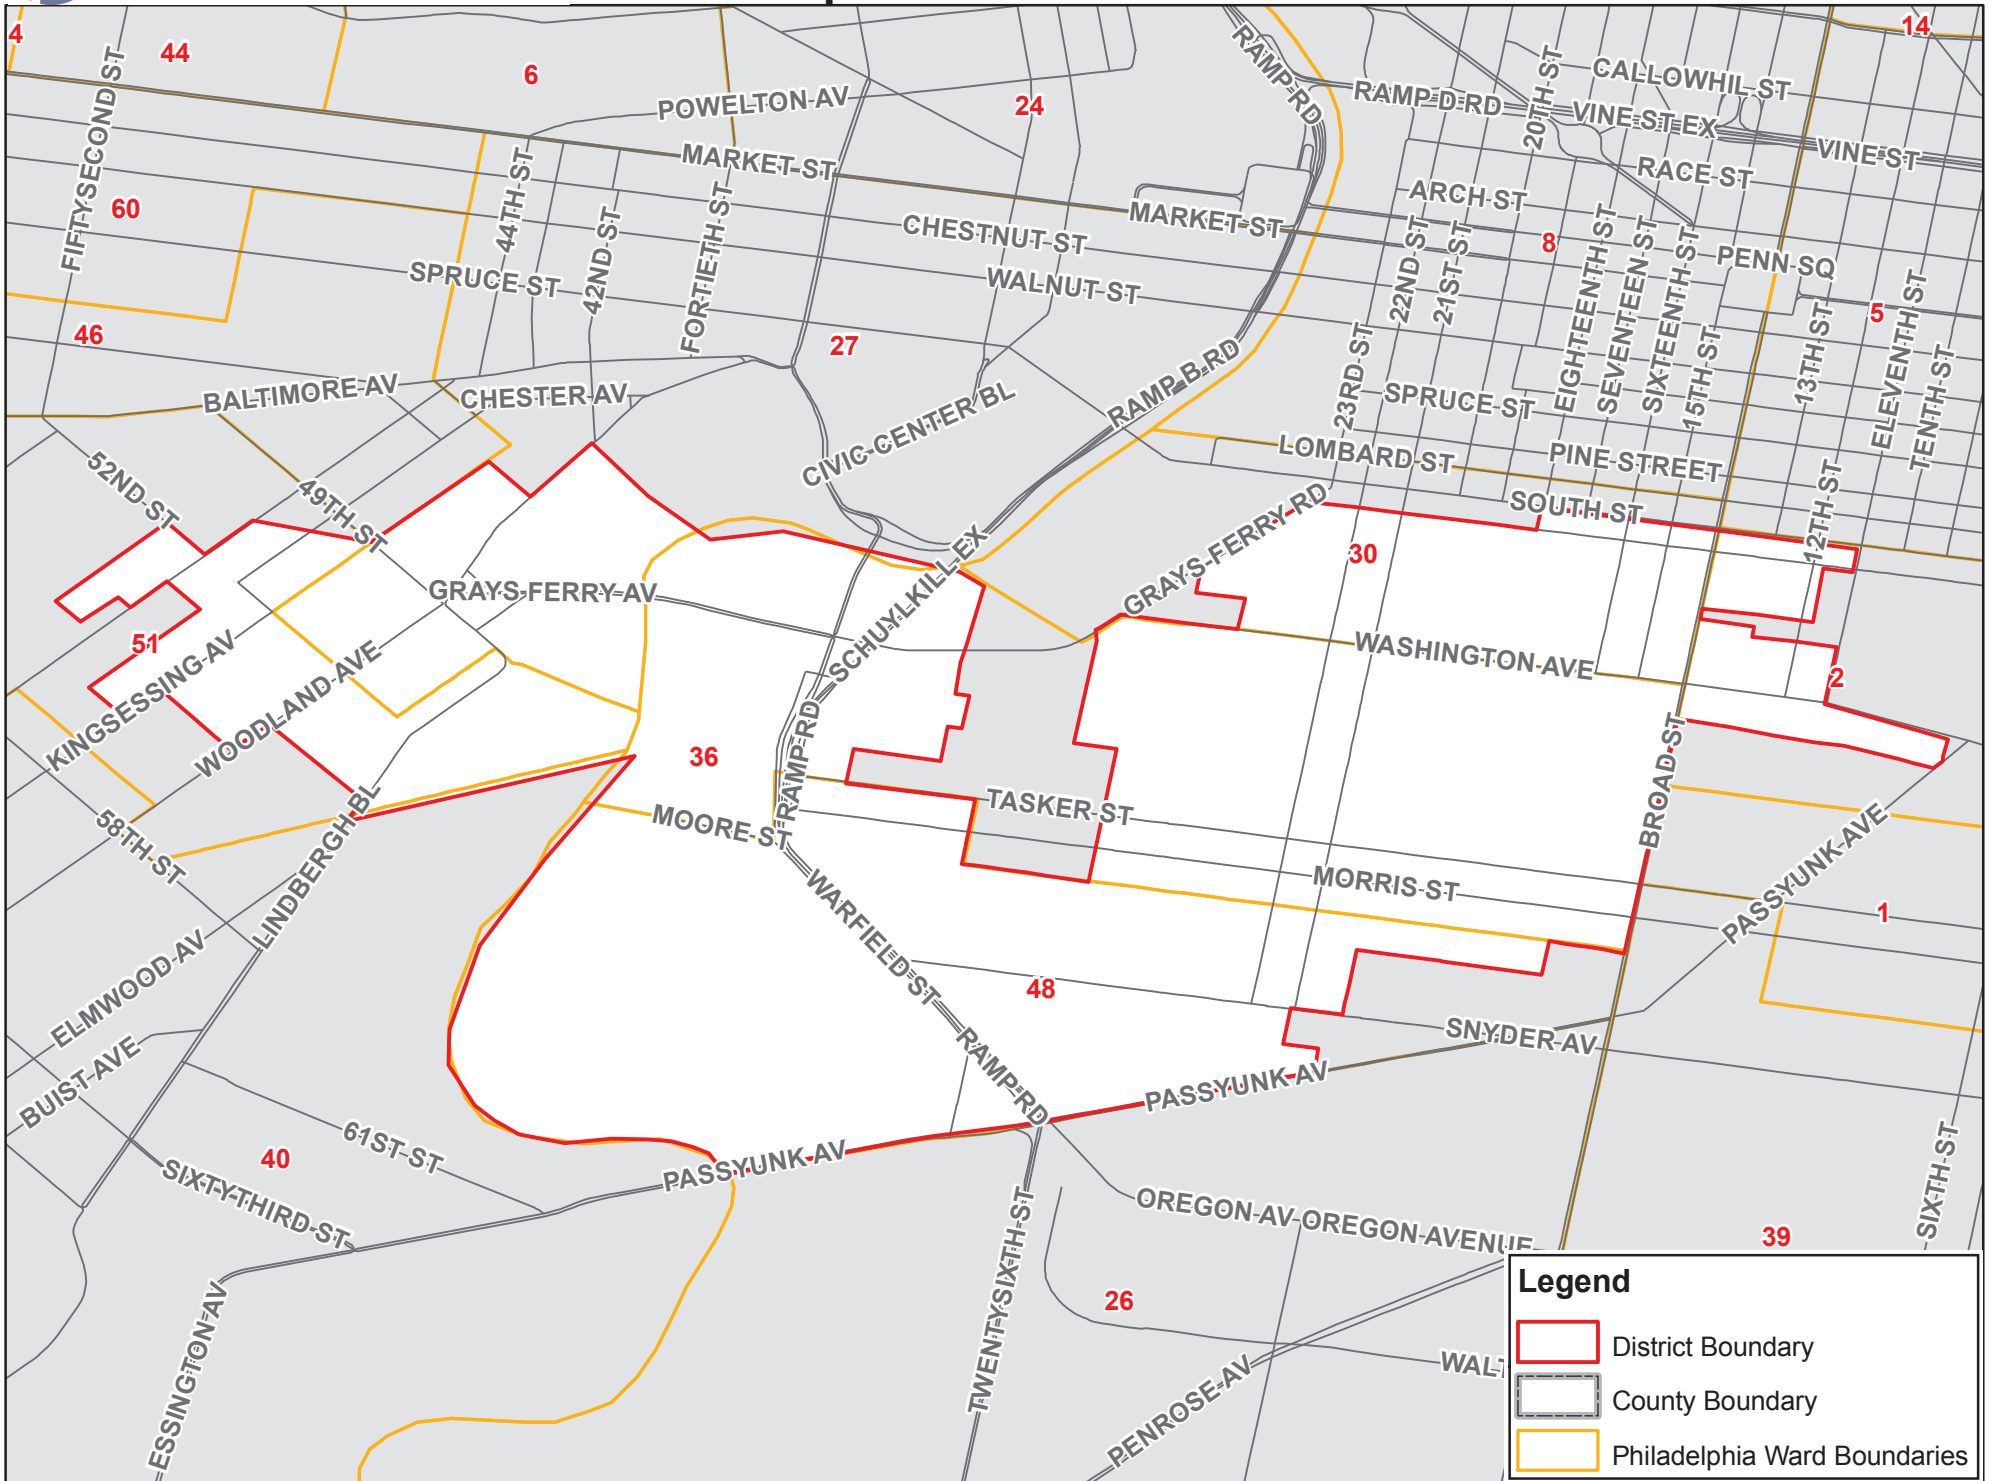

State Representative District 186

Legend

- District Boundary
- County Boundary
- Philadelphia Ward Boundaries