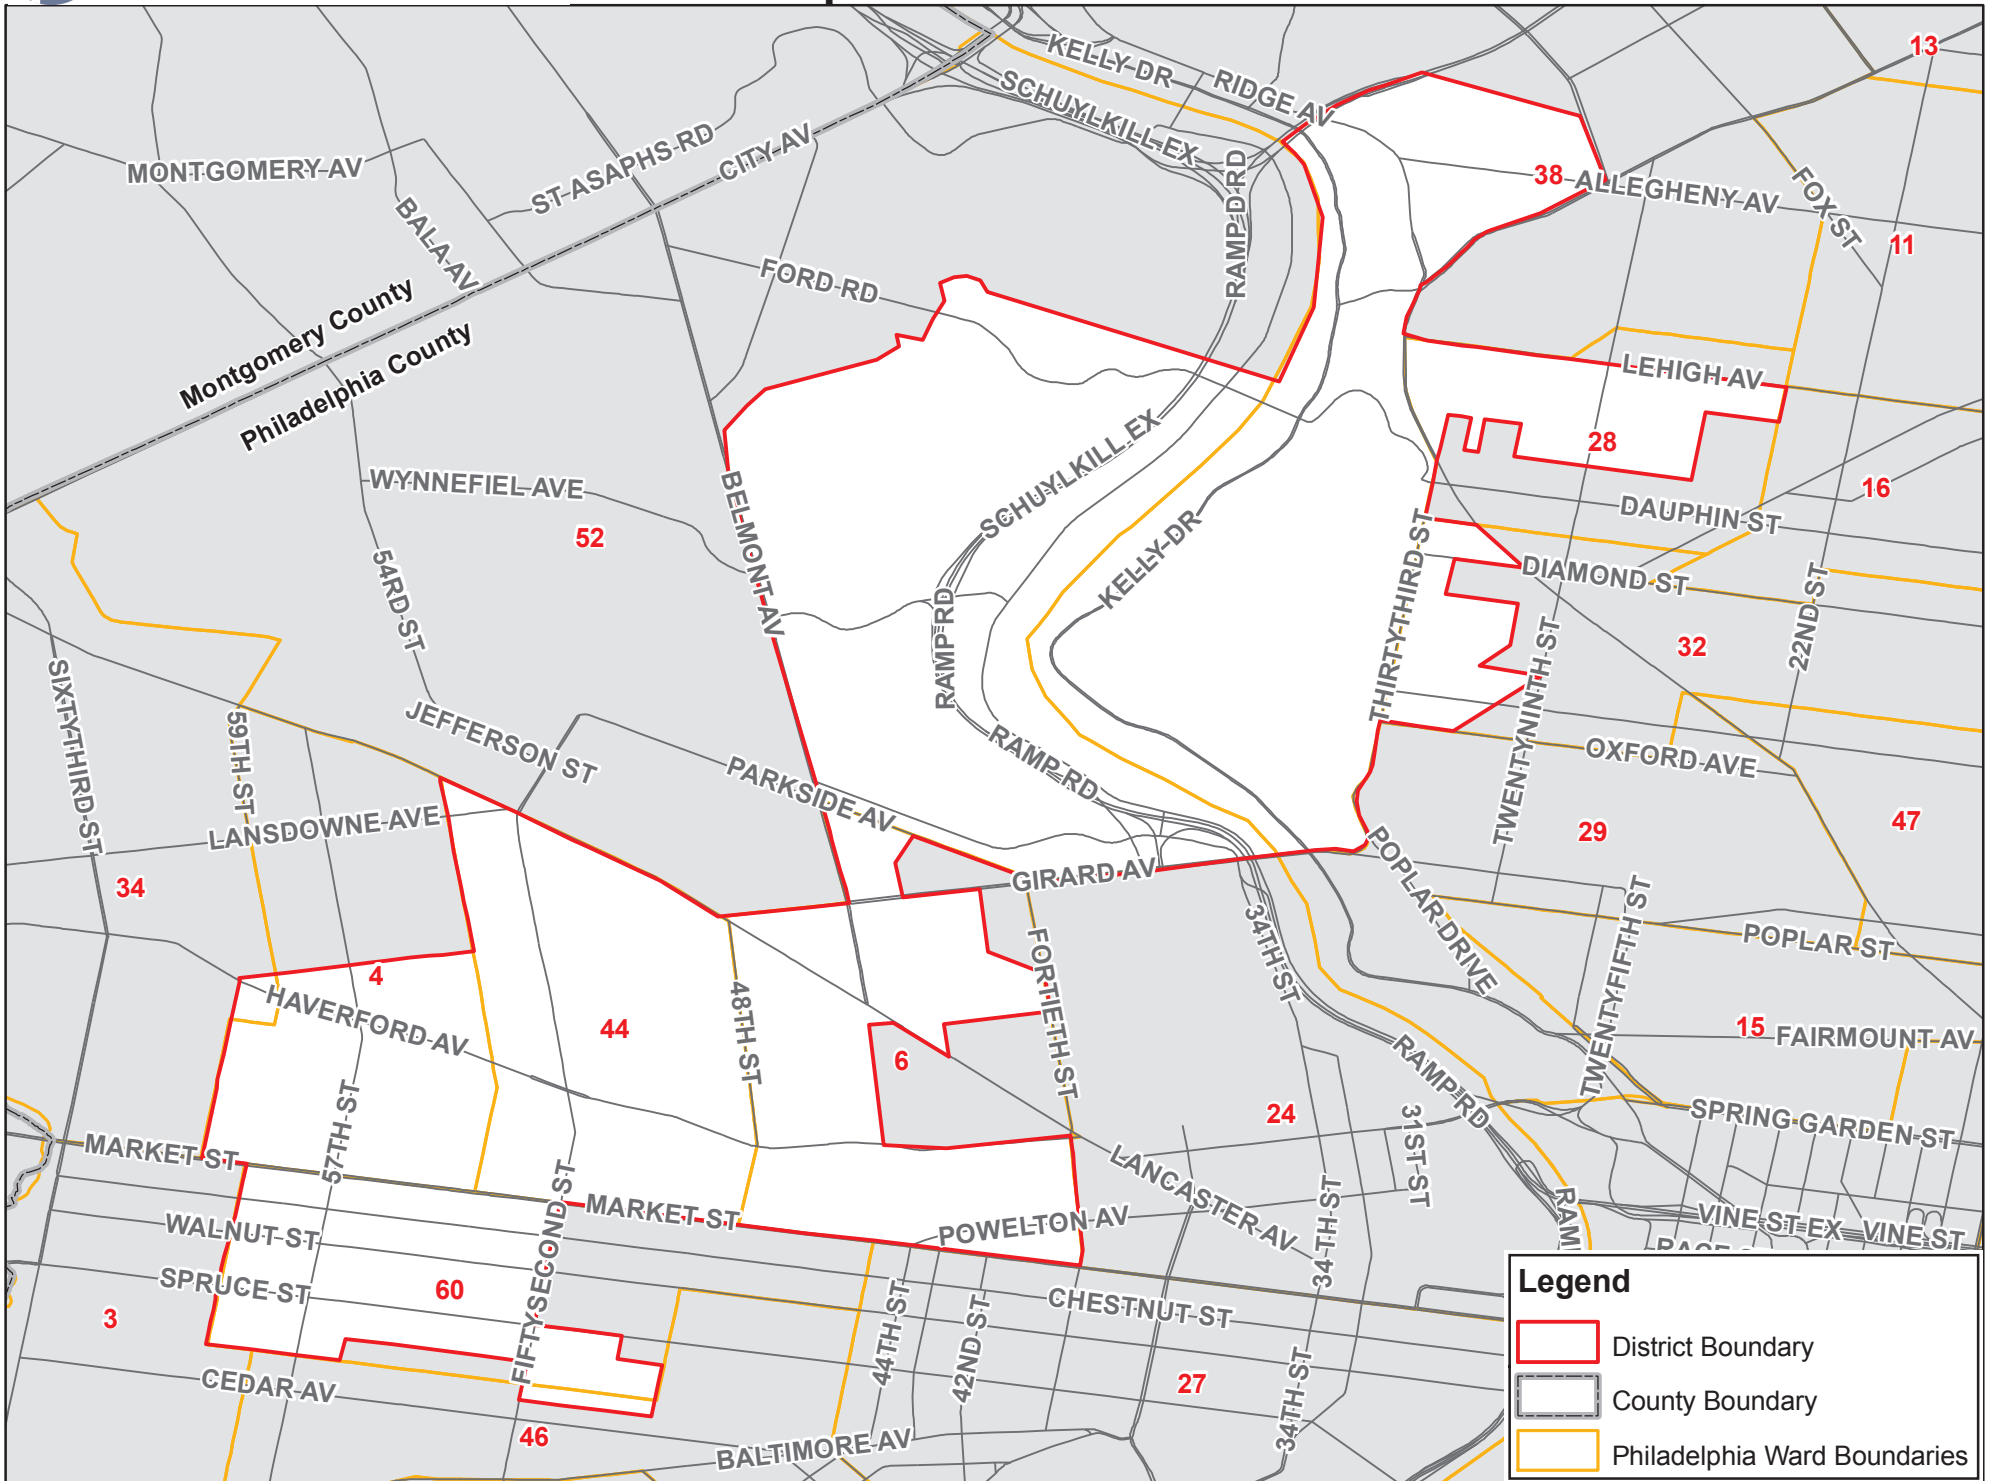

State Representative District 190

Legend

- District Boundary
- County Boundary
- Philadelphia Ward Boundaries