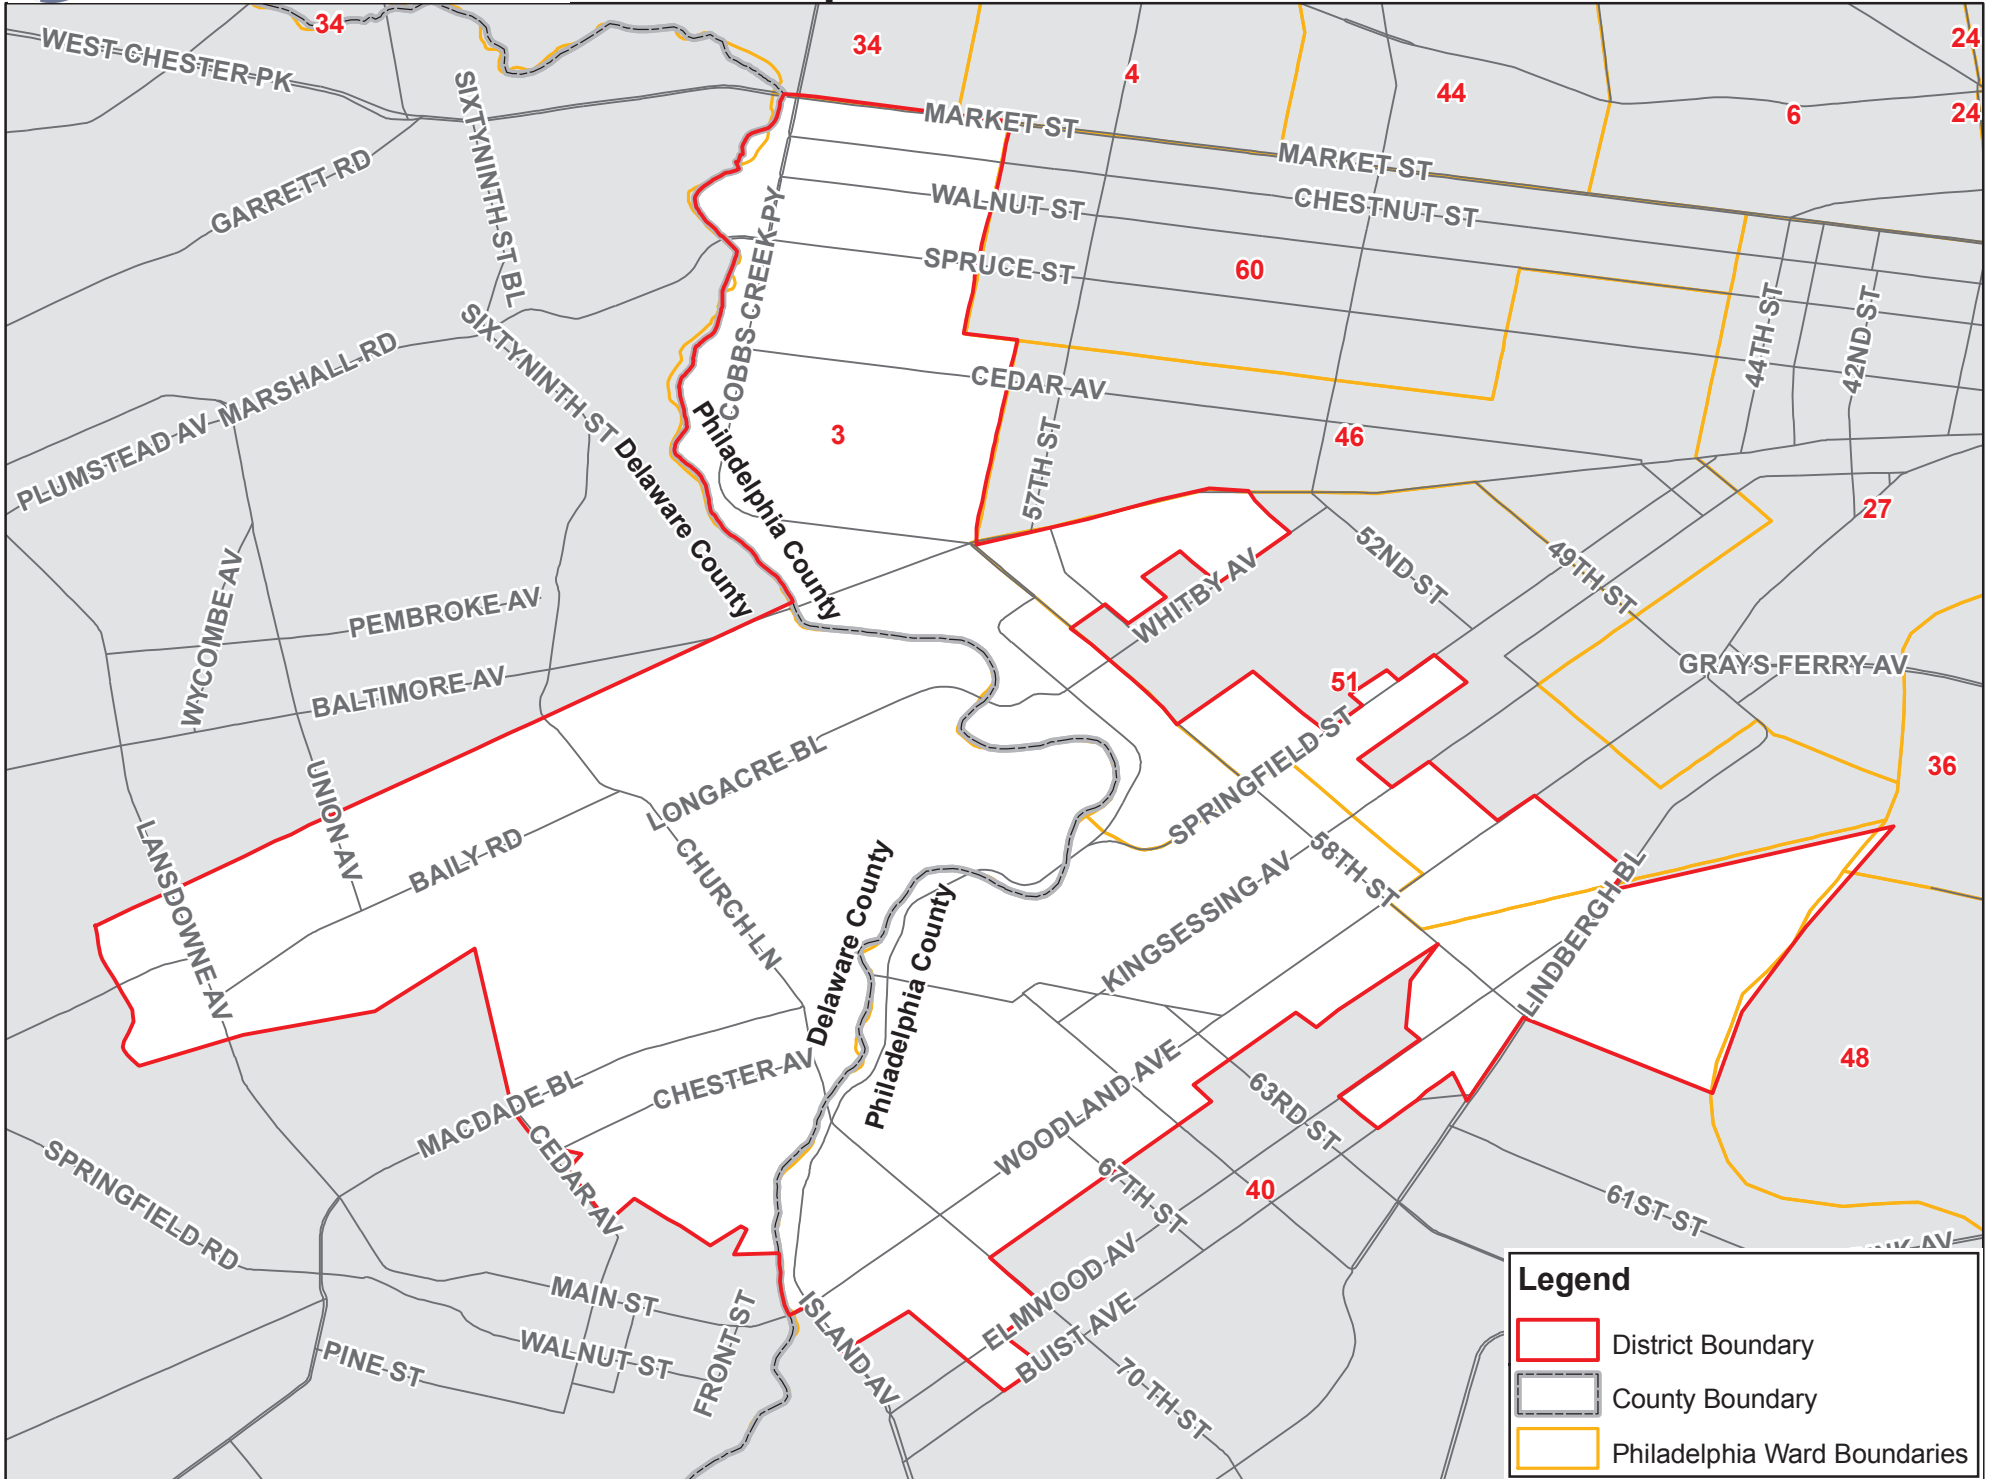

# State Representative District 191

**Legend**

- District Boundary
- County Boundary
- Philadelphia Ward Boundaries