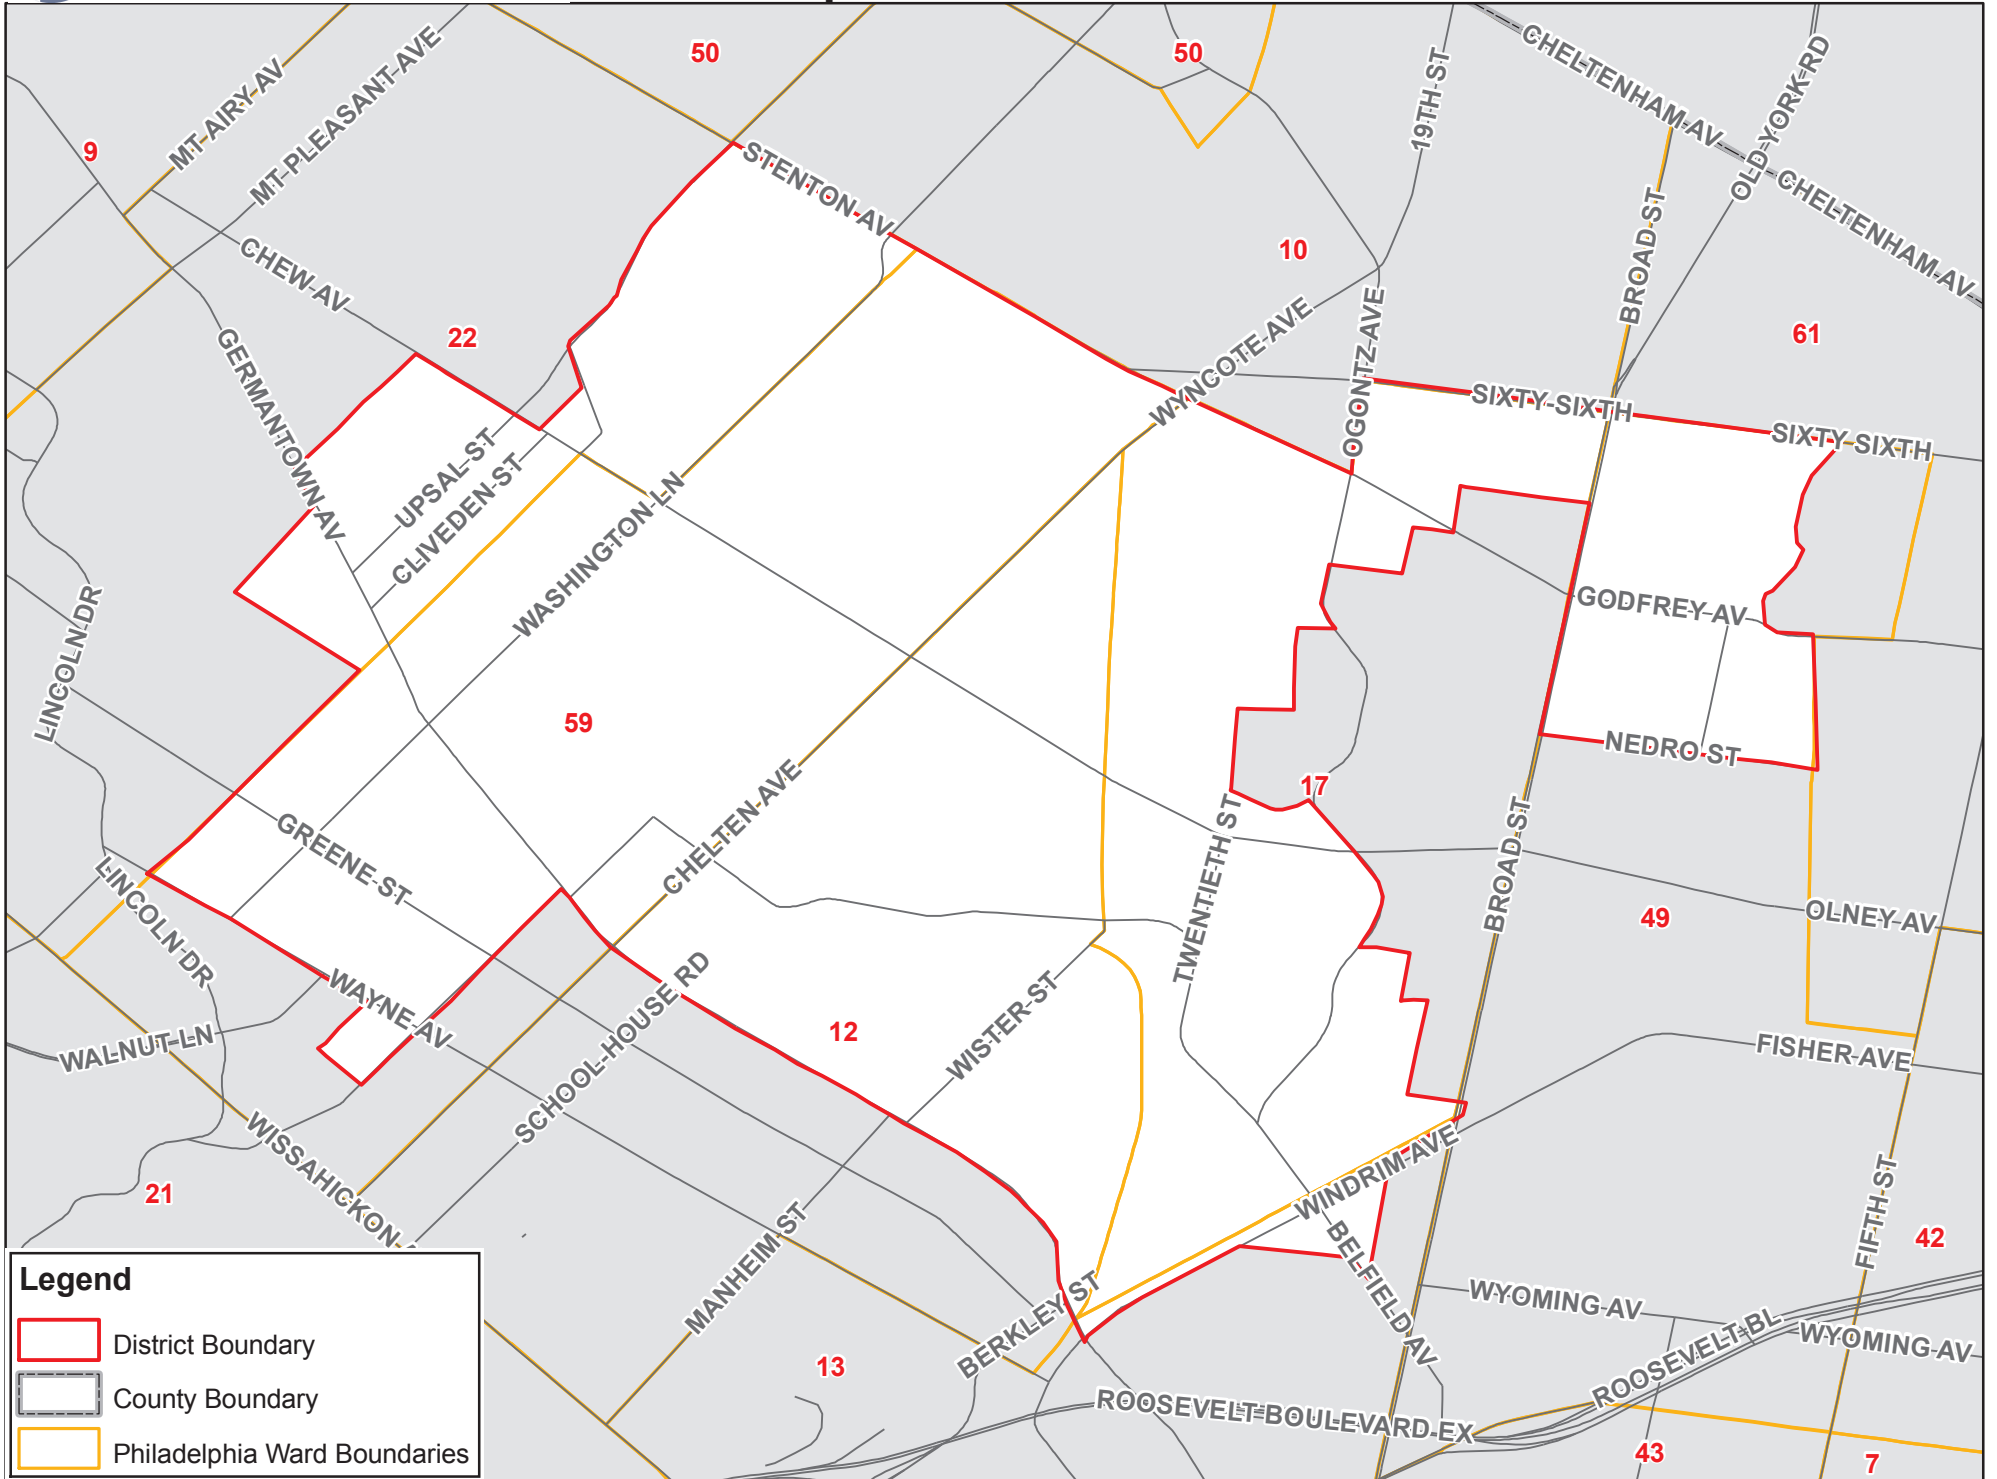

State Representative District 201

Legend

- District Boundary
- County Boundary
- Philadelphia Ward Boundaries