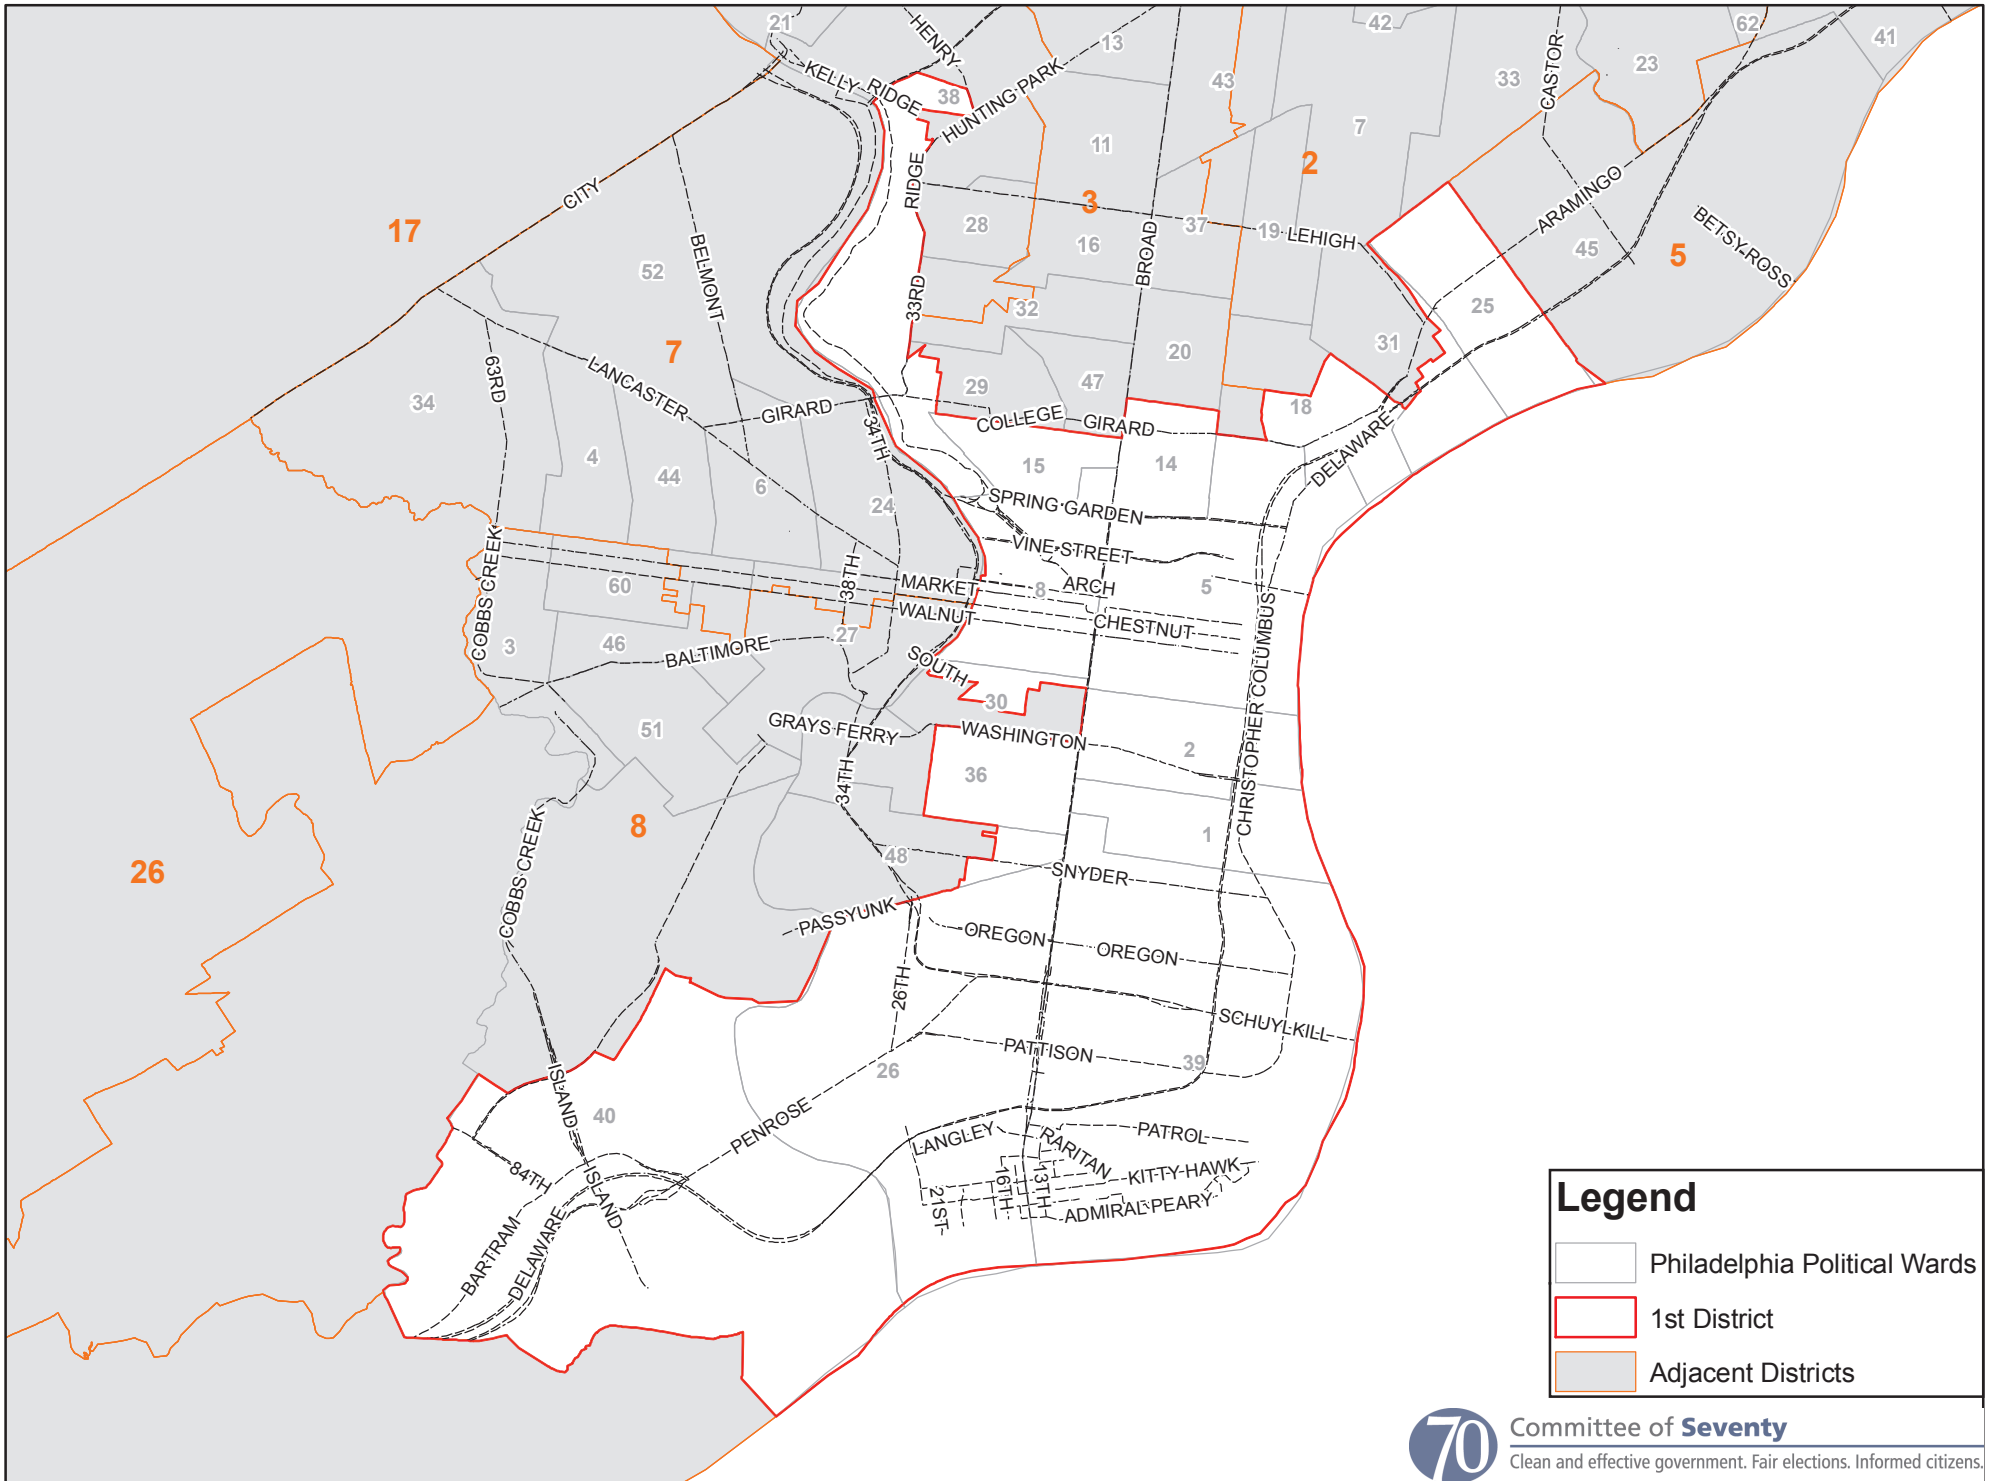

# Pennsylvania Senate District 1

**Legend**

- Philadelphia Political Wards
- 1st District
- Adjacent Districts