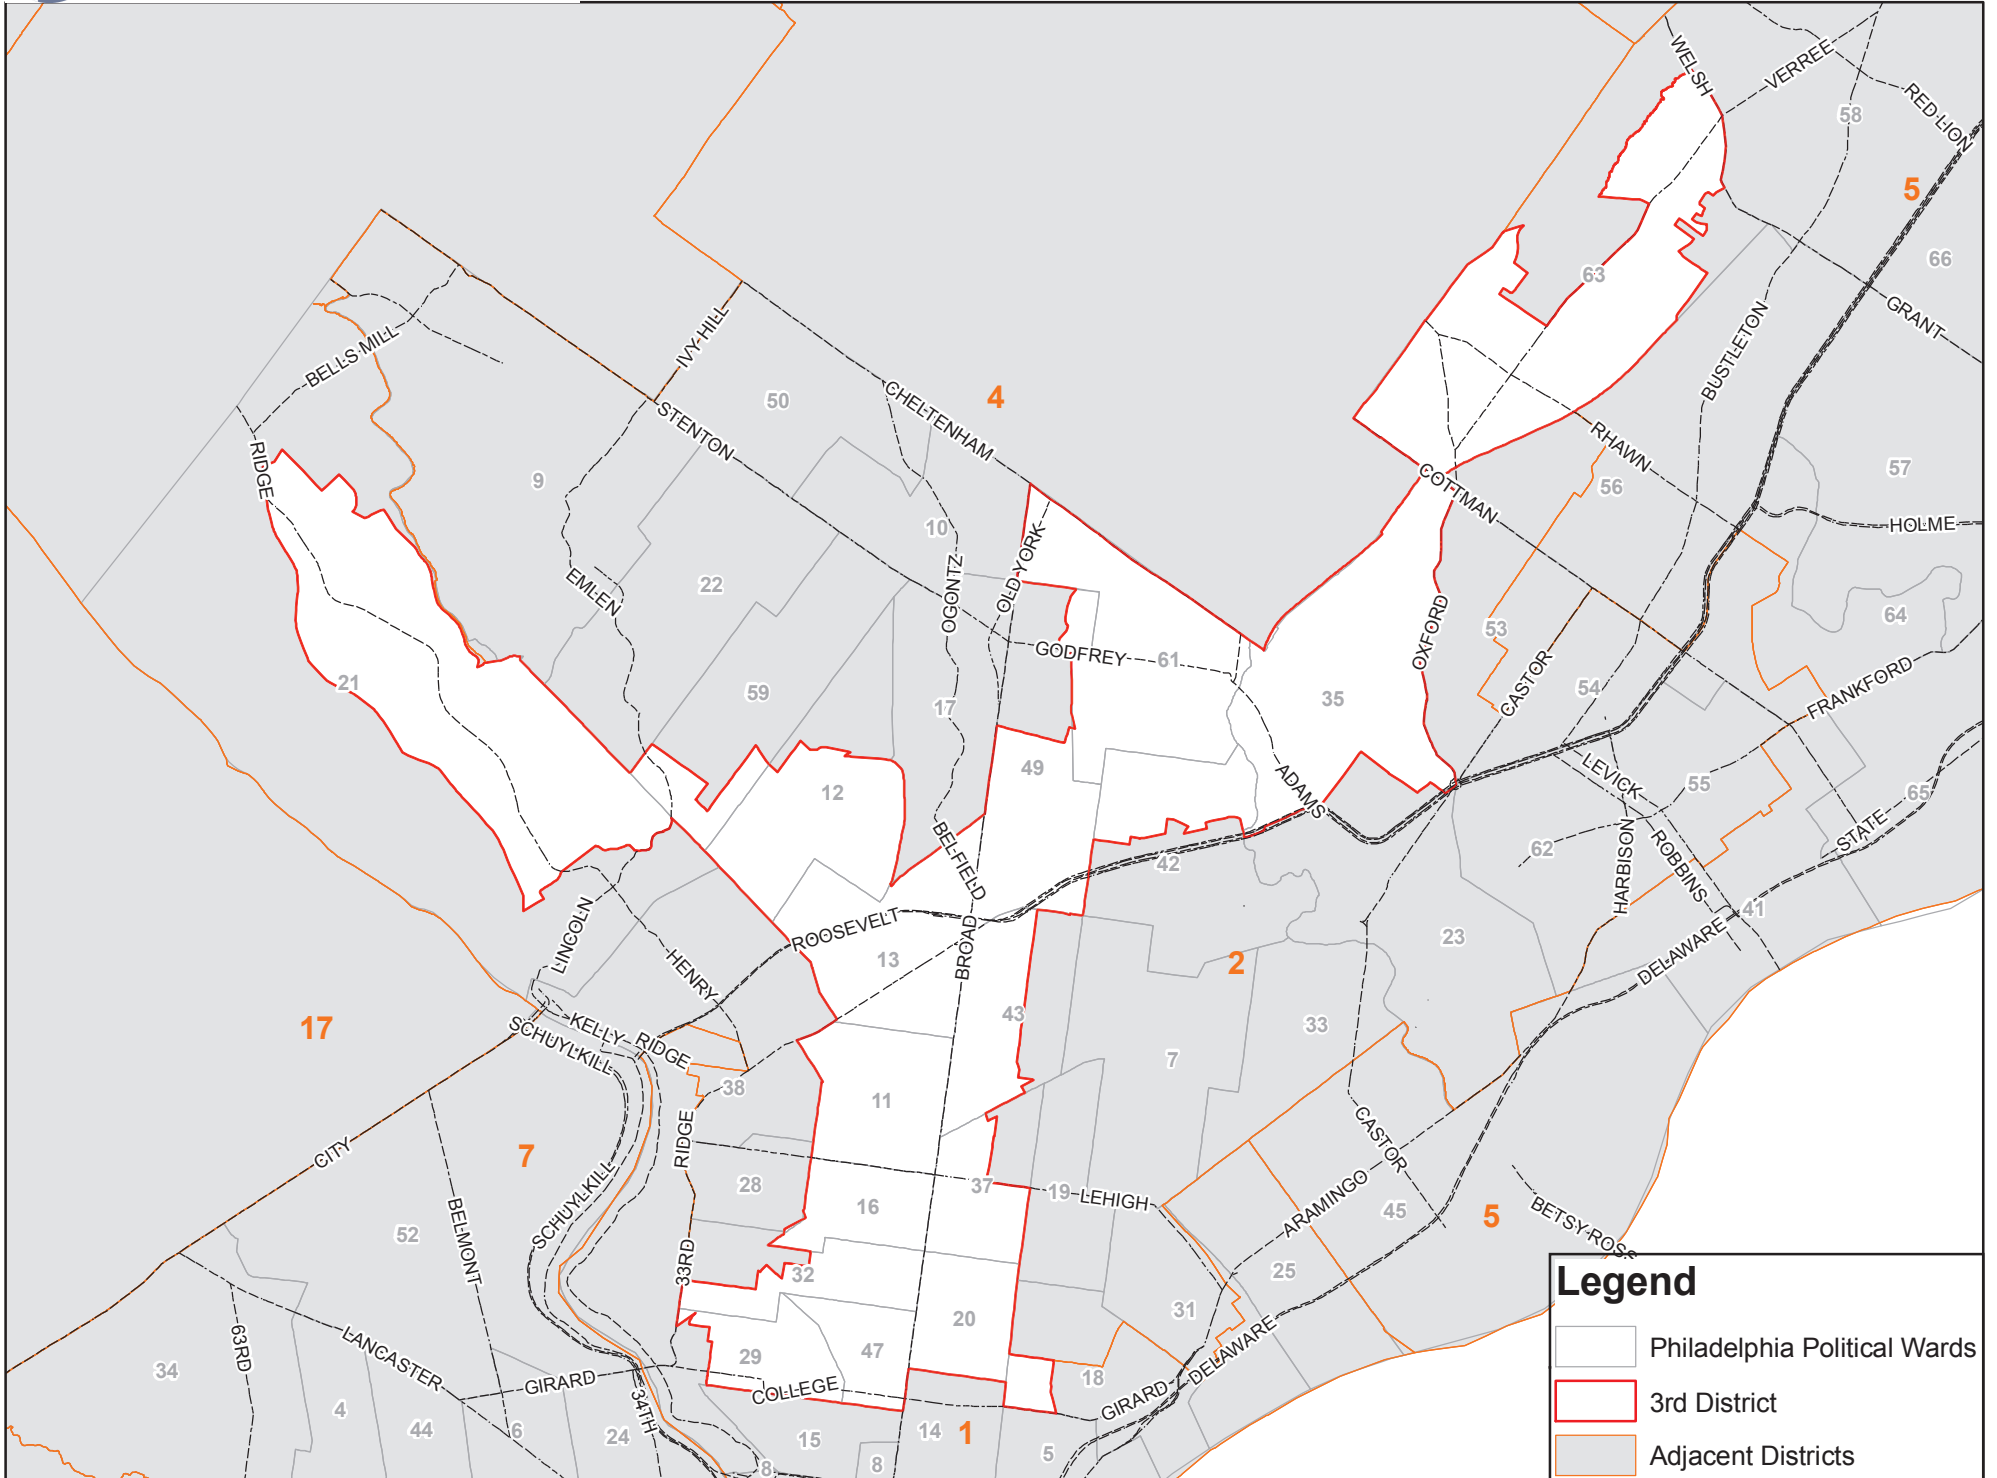

# Pennsylvania Senate District 3

**Legend**

- Philadelphia Political Wards
- 3rd District
- Adjacent Districts