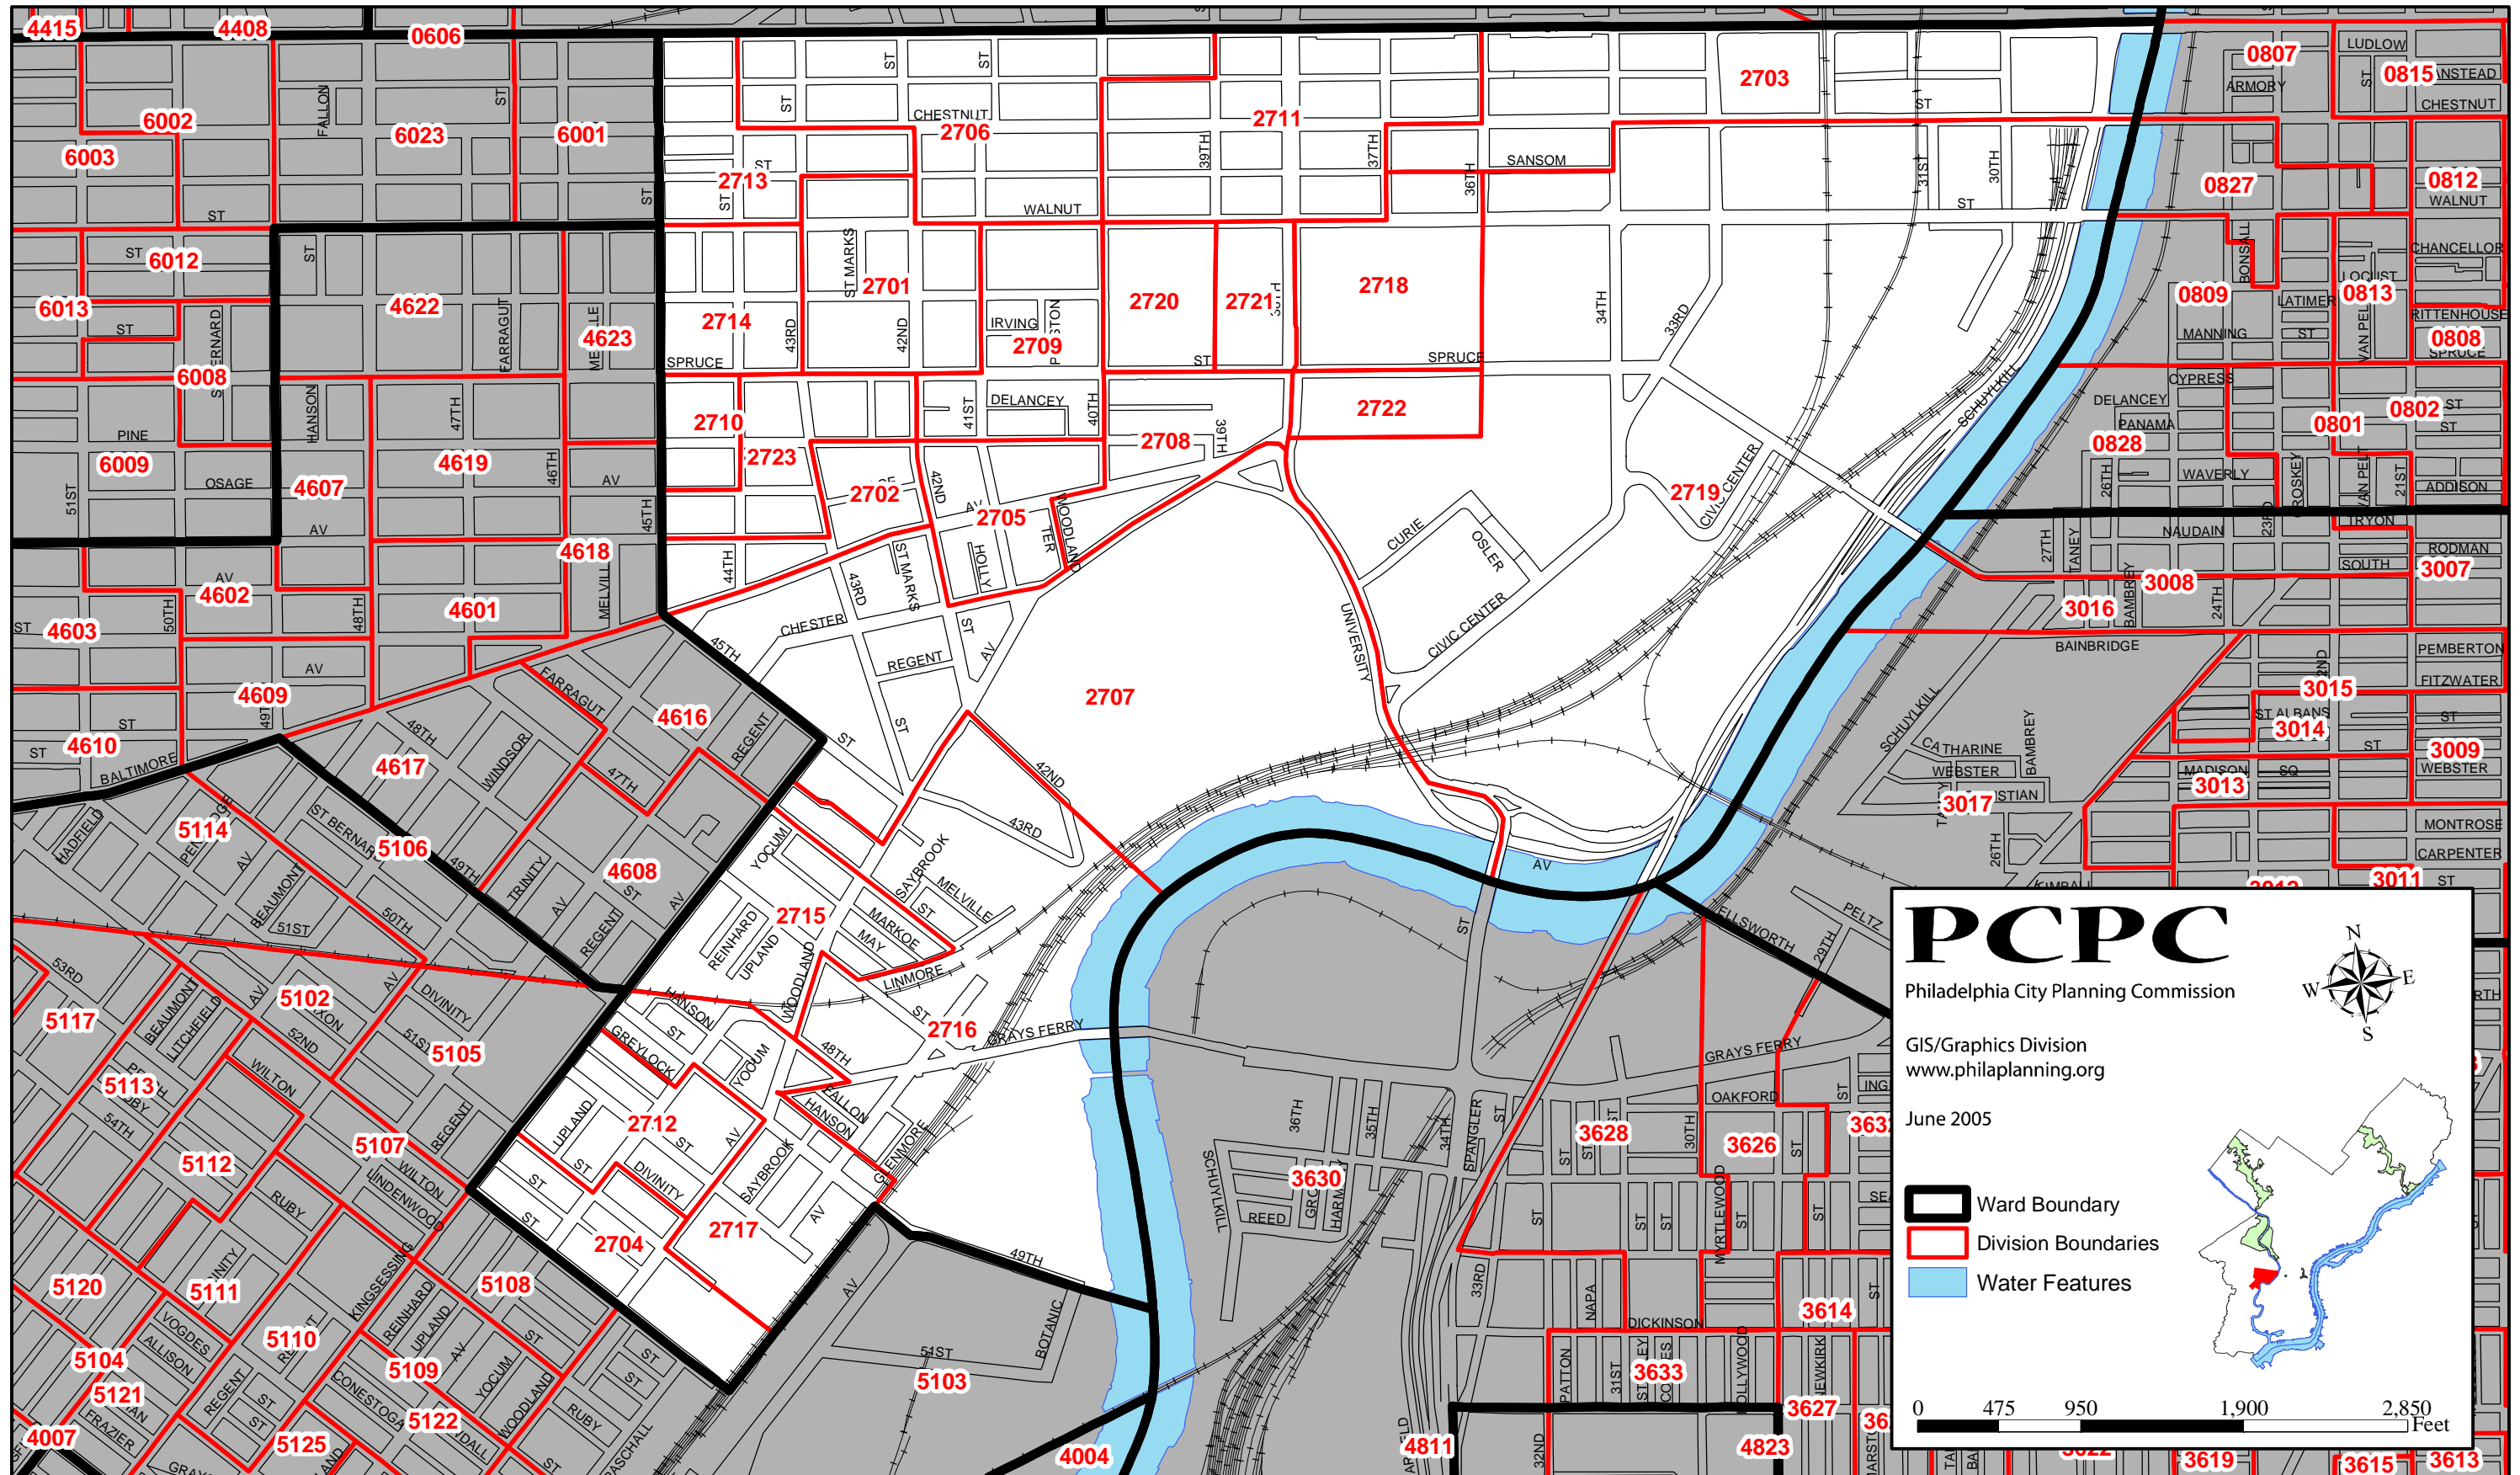

Philadelphia - 27th Ward

PCPC
Philadelphia City Planning Commission

GIS/Graphics Division
www.philaplanning.org

June 2005

- Ward Boundary
- Division Boundaries
- Water Features

0 475 950 1,900 2,850 Feet