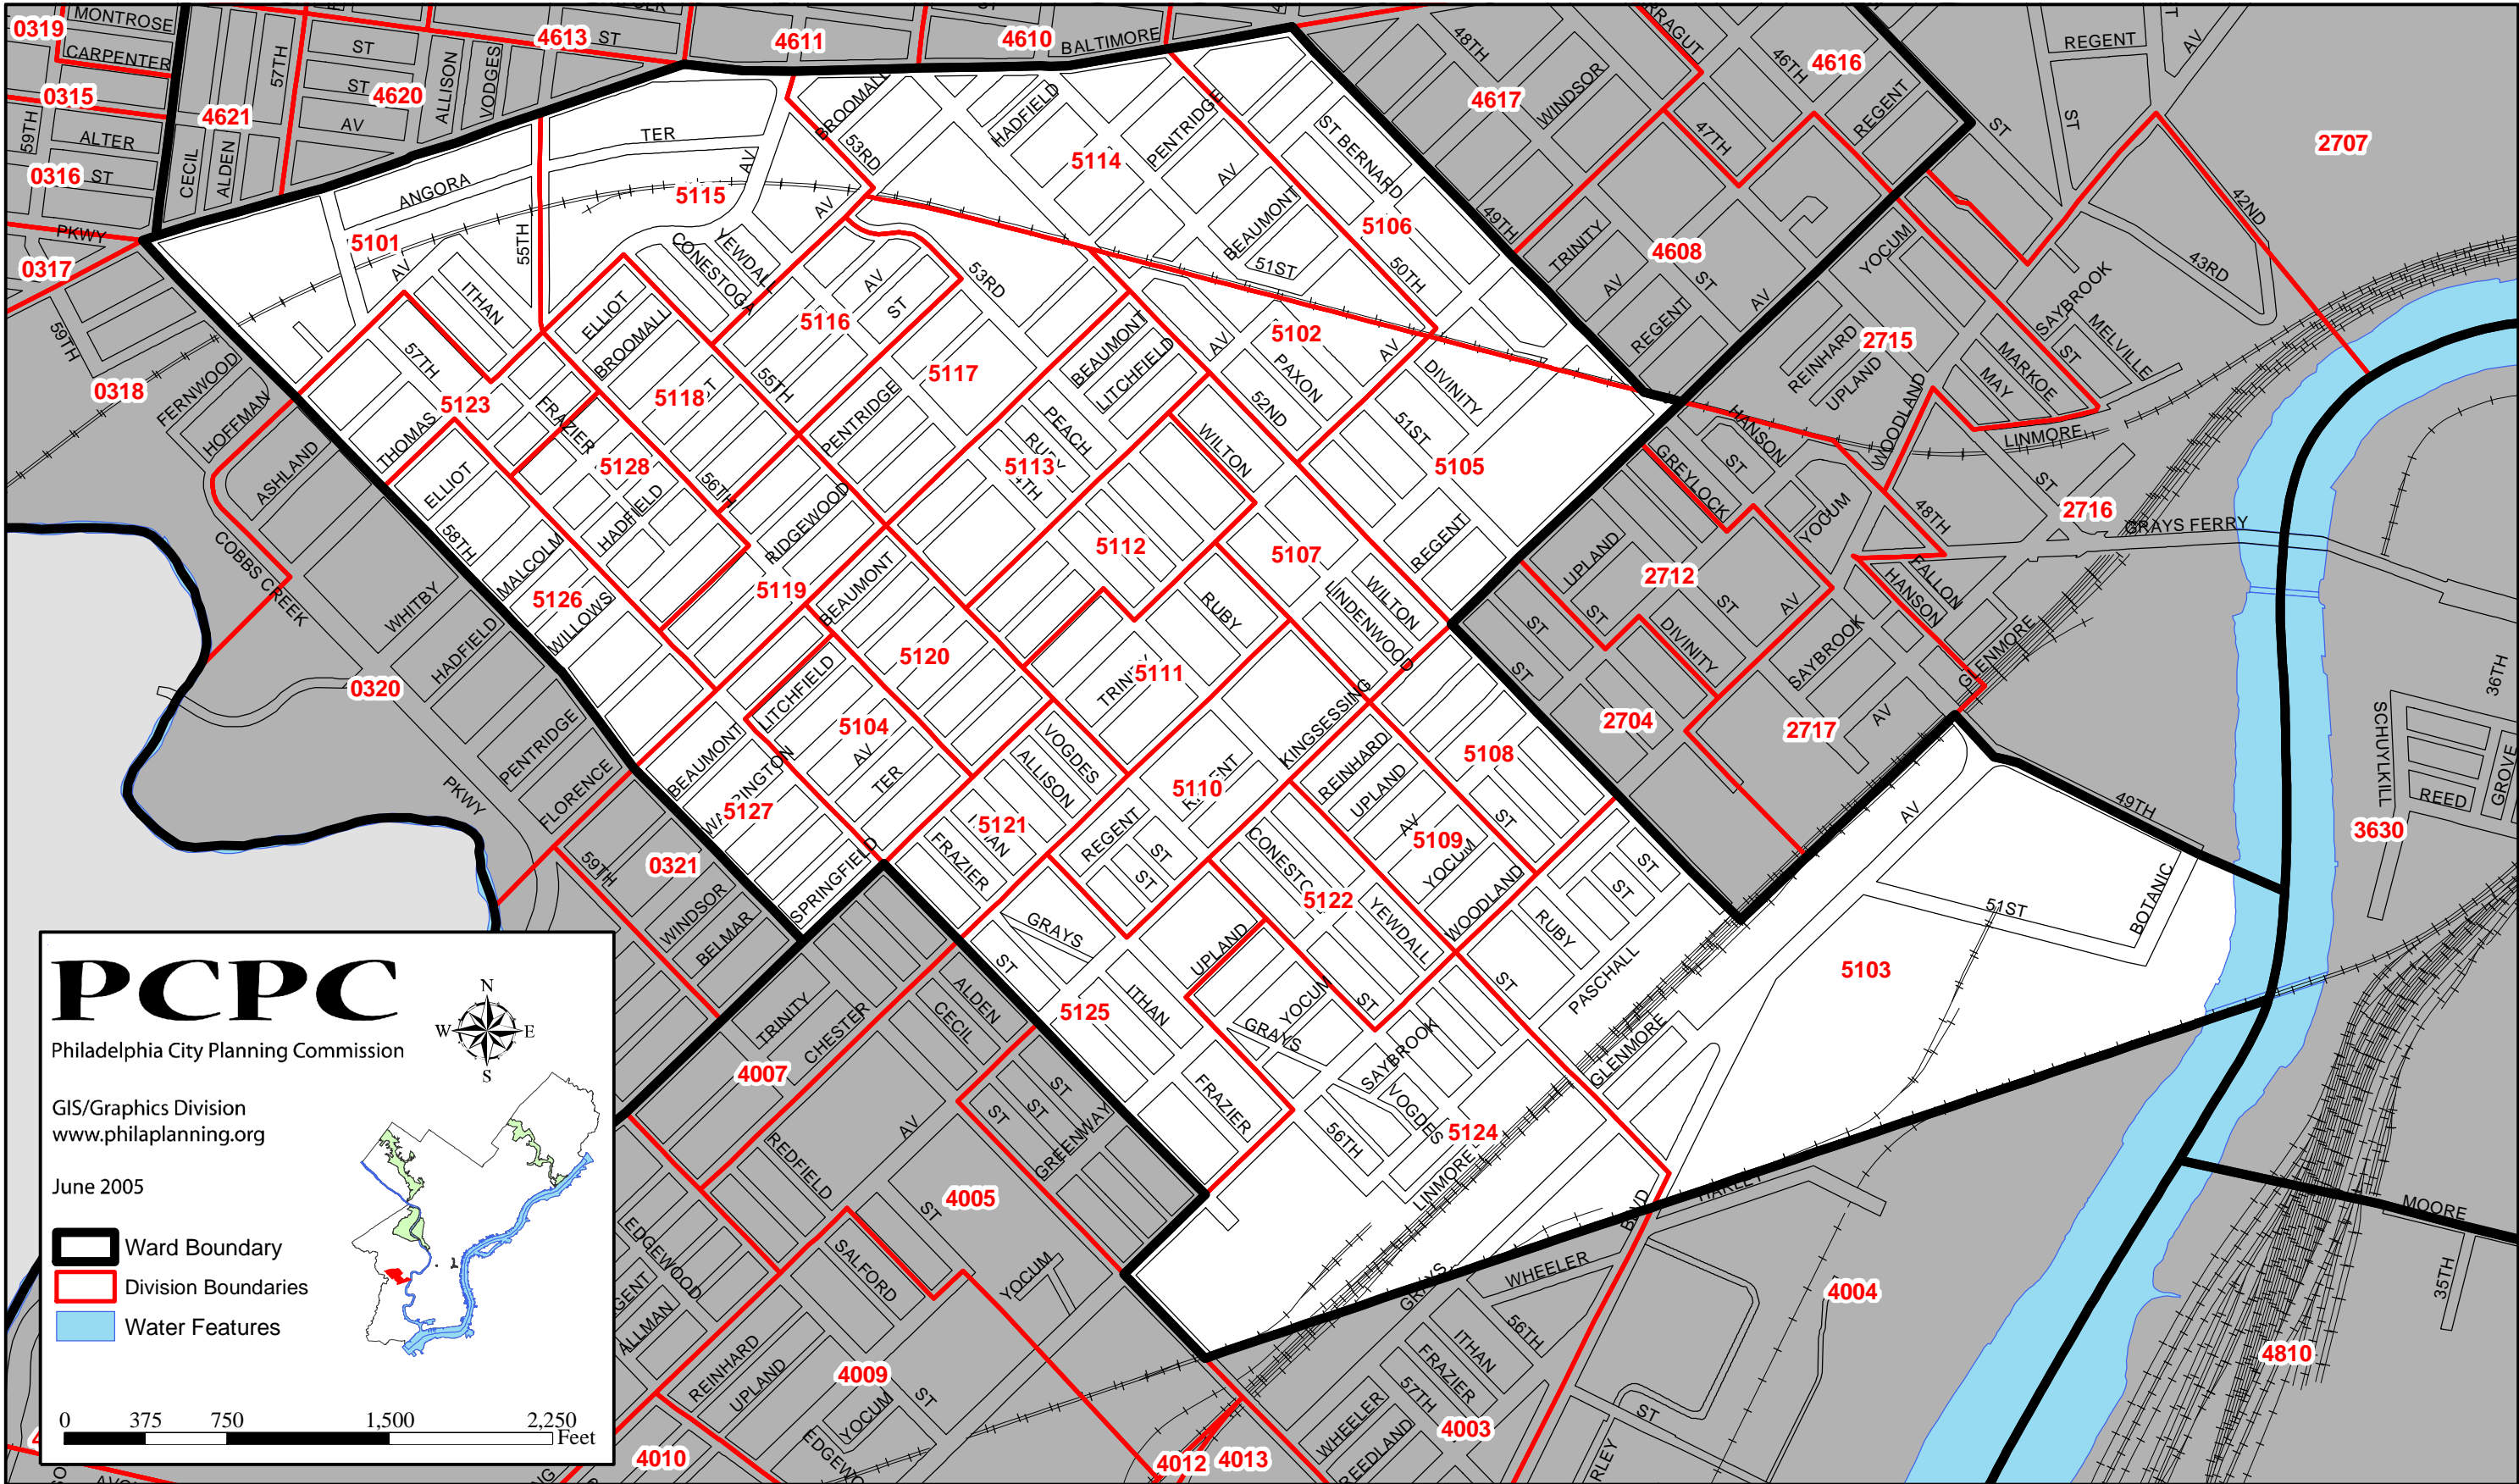

Philadelphia - 51st Ward

PCPC

Philadelphia City Planning Commission

GIS/Graphics Division
www.philaplanning.org

June 2005

- Ward Boundary
- Division Boundaries
- Water Features

0 375 750 1,500 2,250 Feet