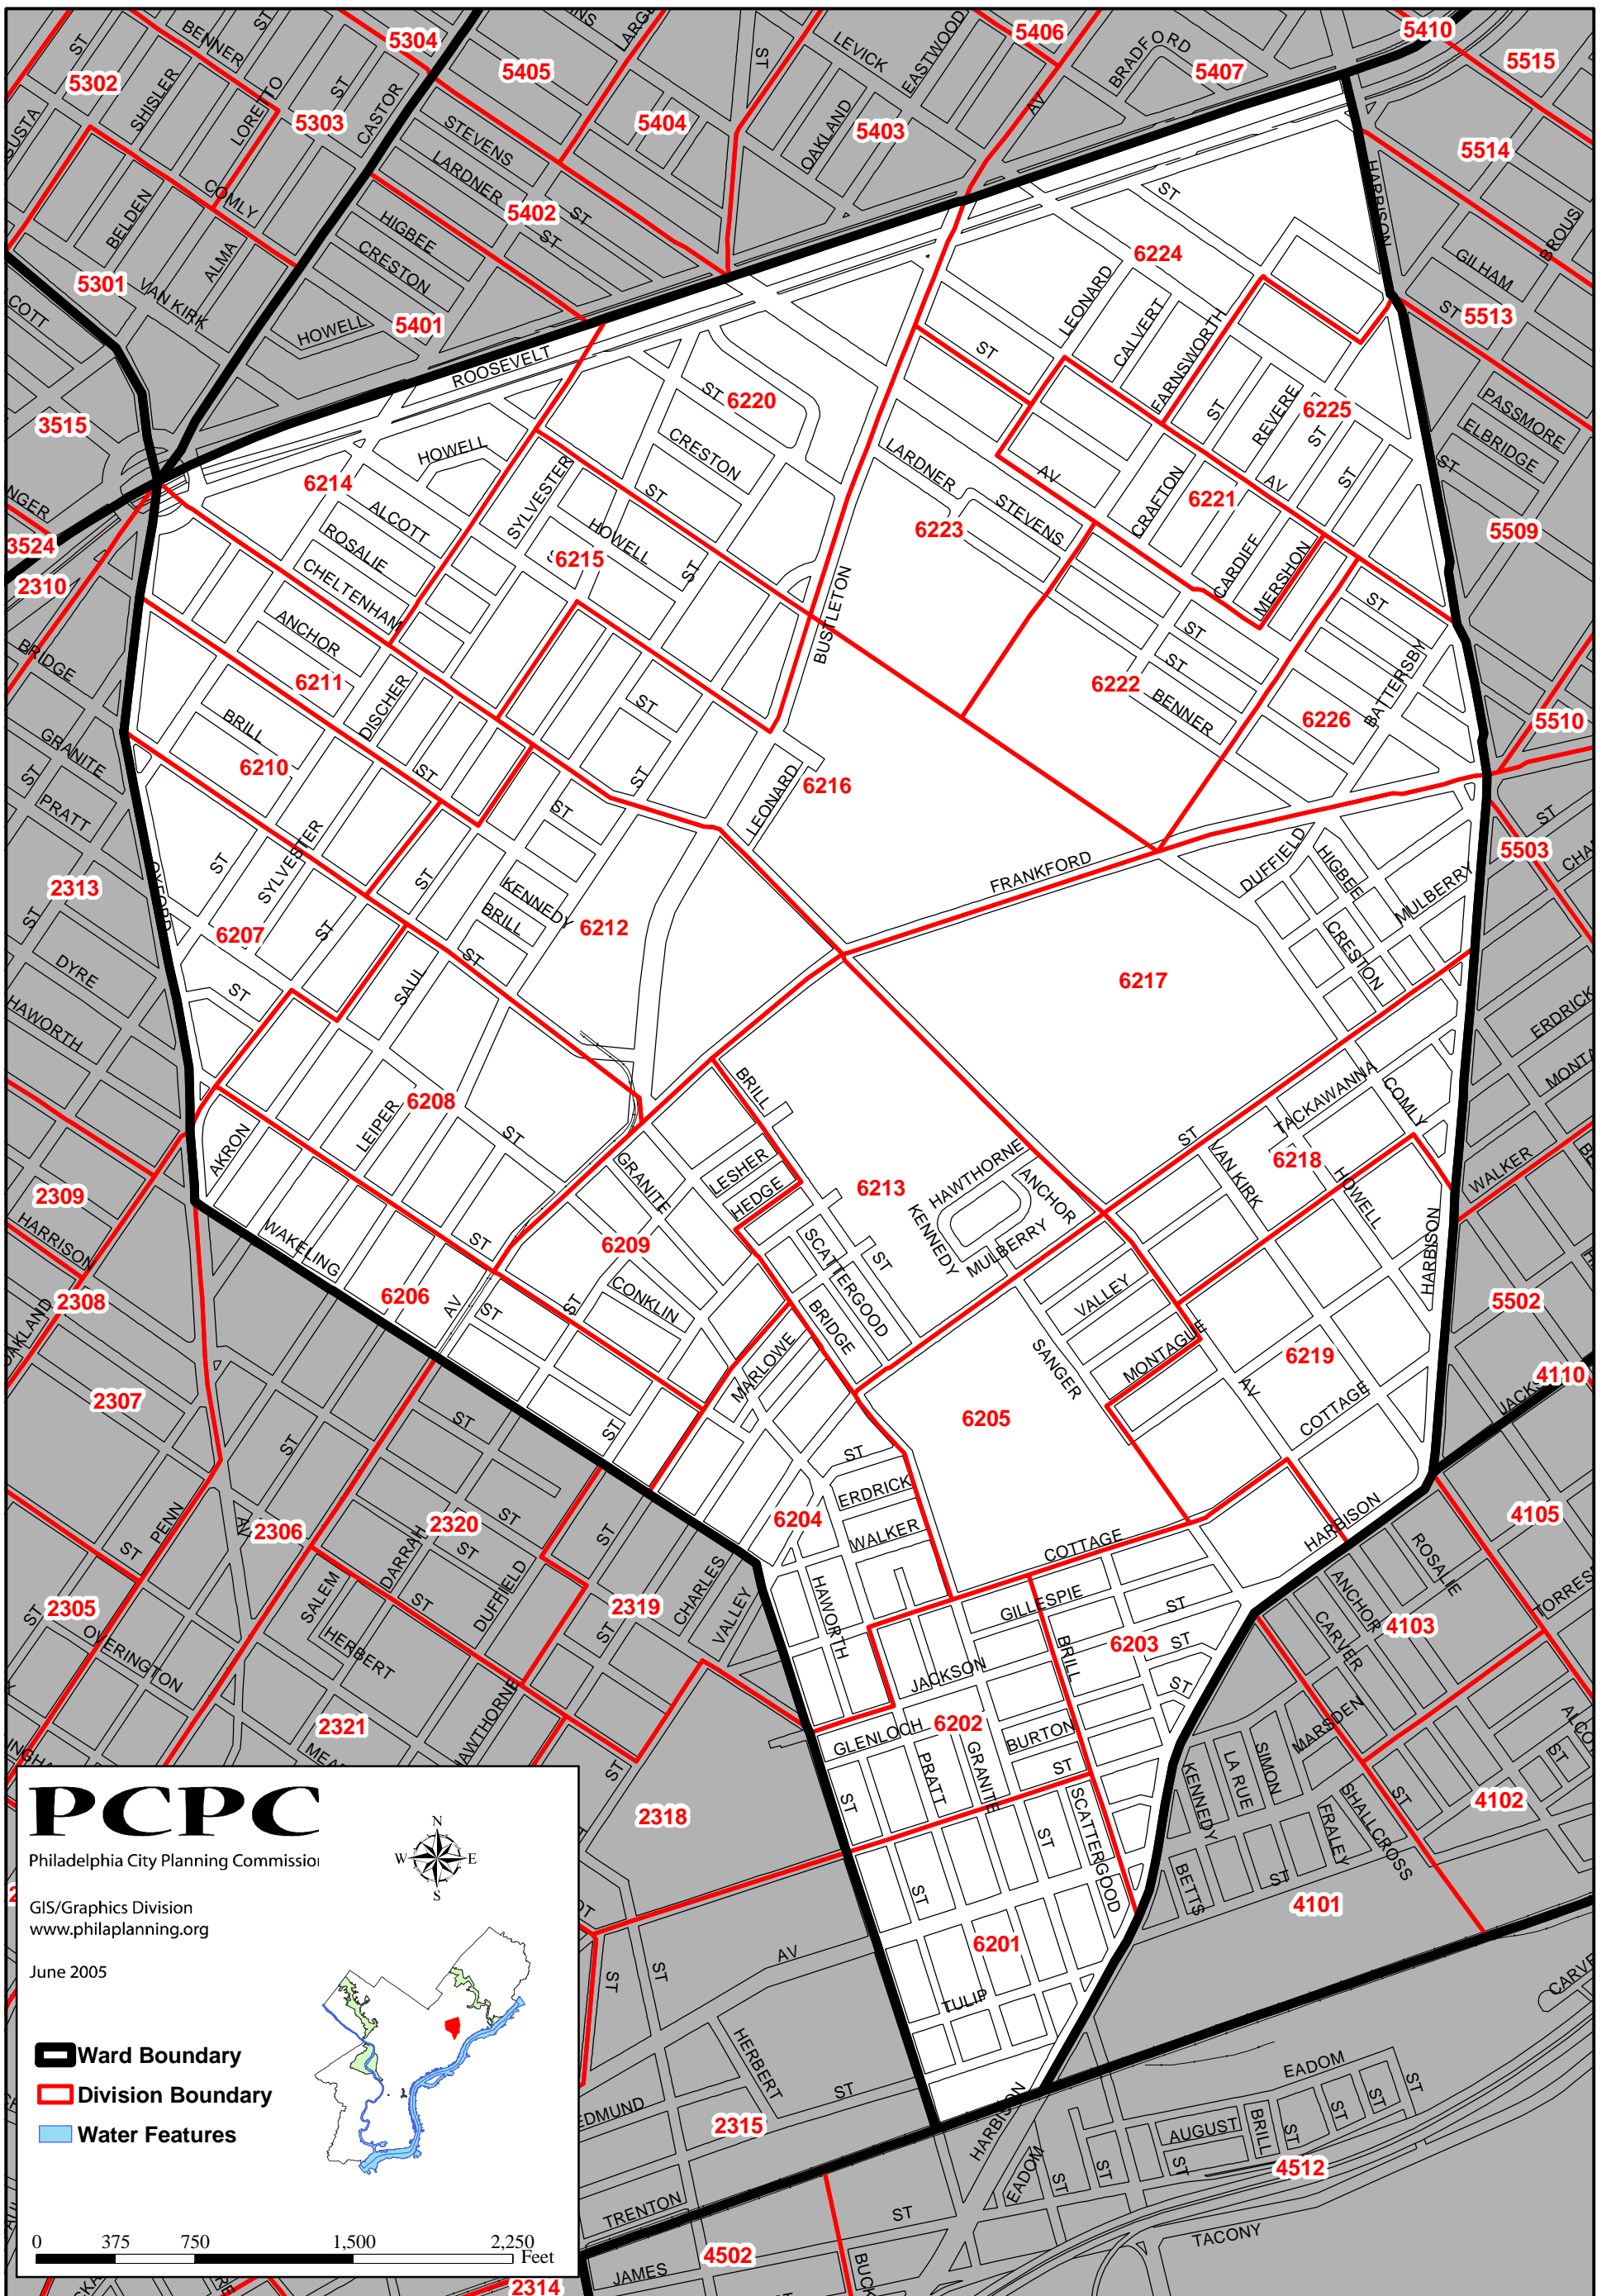

Philadelphia - 62nd Ward

PCPC

Philadelphia City Planning Commission

GIS/Graphics Division
www.philaplanning.org

June 2005

- Ward Boundary
- Division Boundary
- Water Features