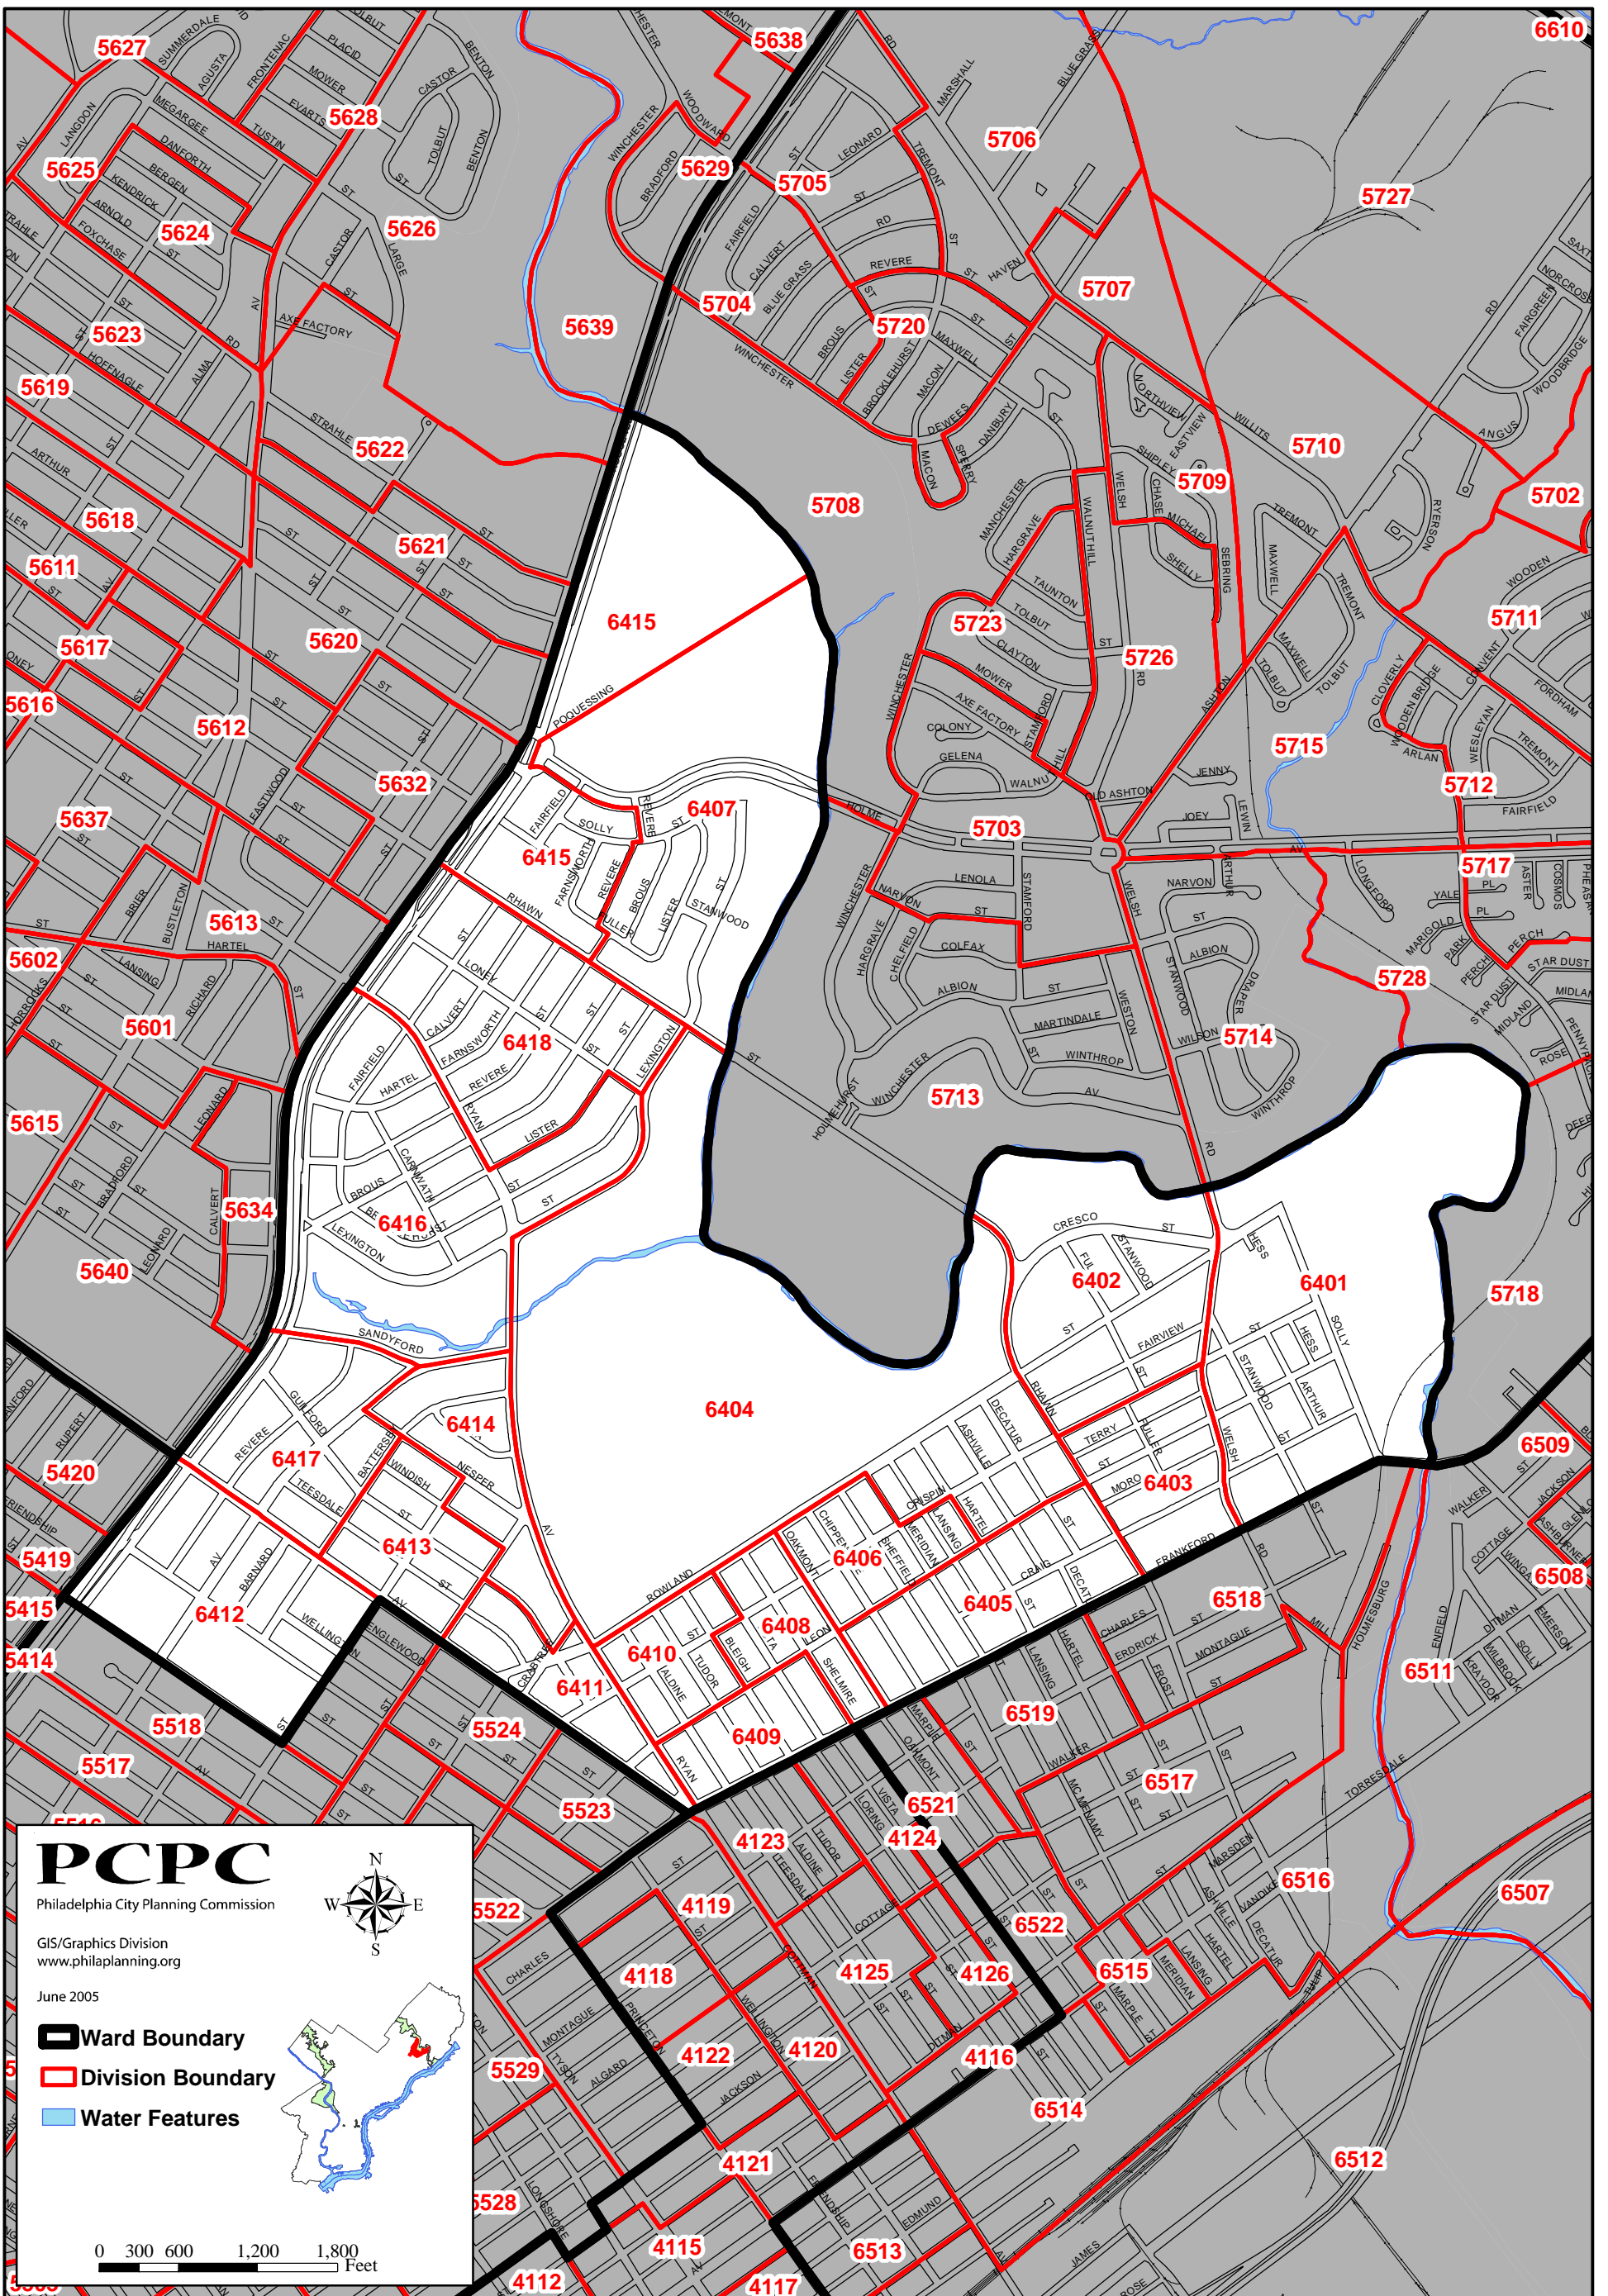

Philadelphia - 64th Ward

PCPC

Philadelphia City Planning Commission

GIS/Graphics Division
www.philaplanning.org

June 2005

- Ward Boundary
- Division Boundary
- Water Features

0 300 600 1,200 1,800 Feet