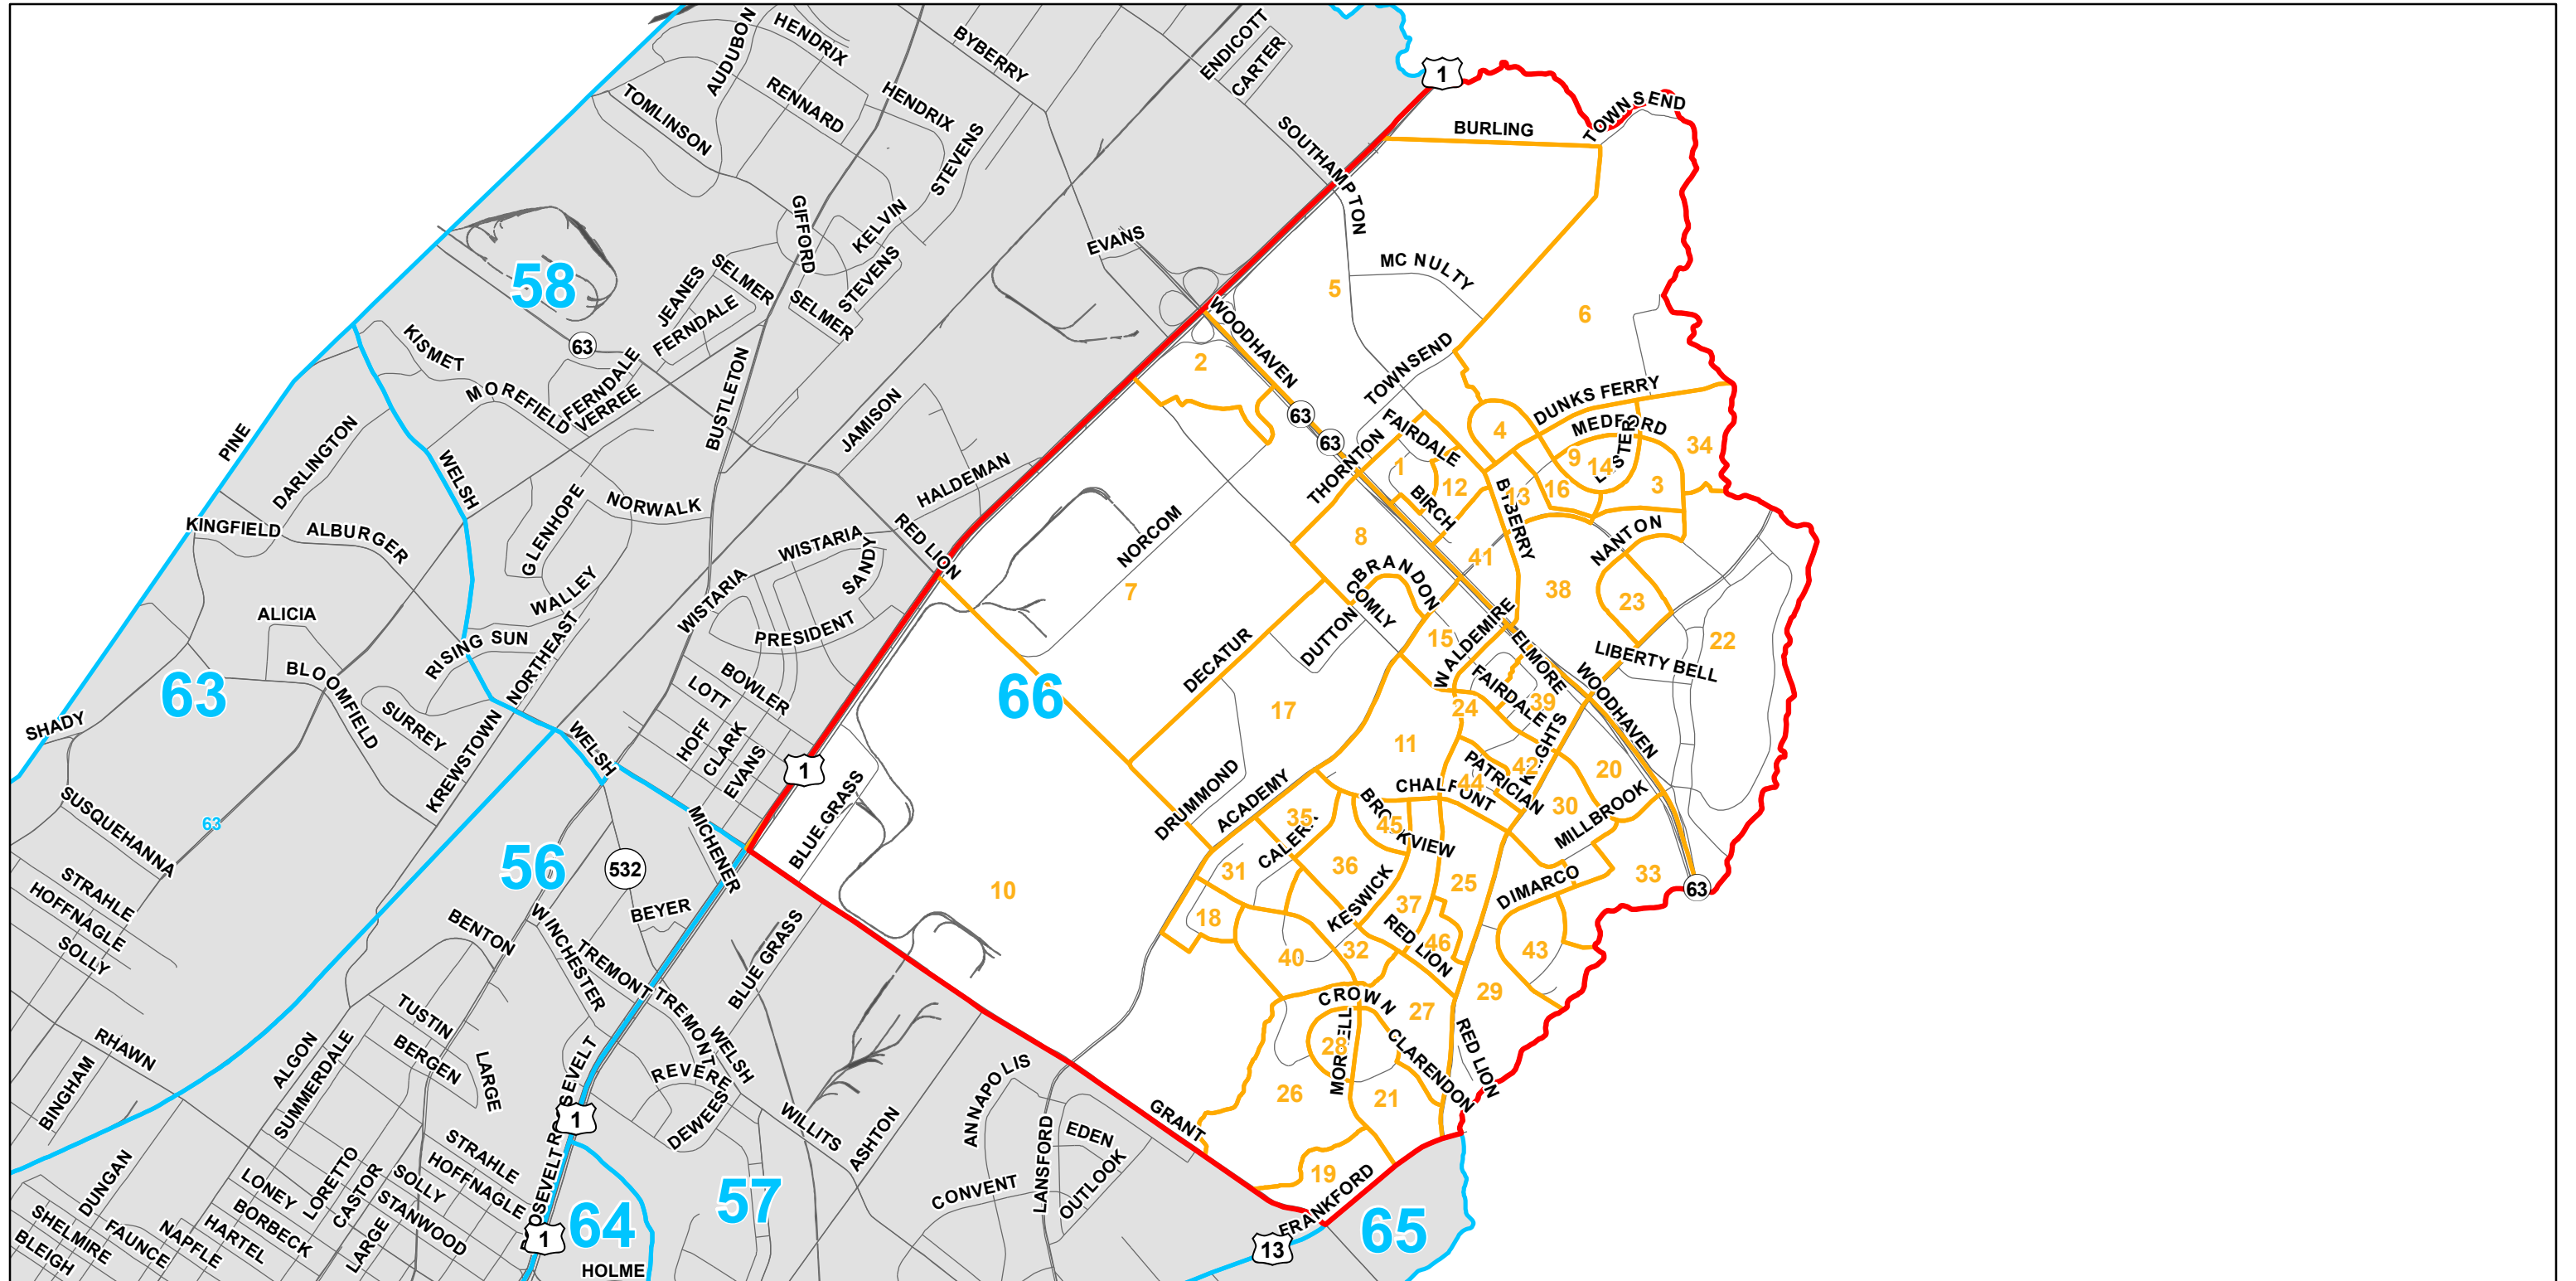

Philadelphia Ward 66

Prepared by the Committee of Seventy
 Revision A: September 7, 2011
 Polling Places Current as of May 2011 Primary Election

0 0.5 1 2 Miles

Ward 66	Streets	SEPTA Regional Rail Station
Ward 66 Divisions	SEPTA Rail Lines	SEPTA Subway/Trolley Station
Surrounding Wards		